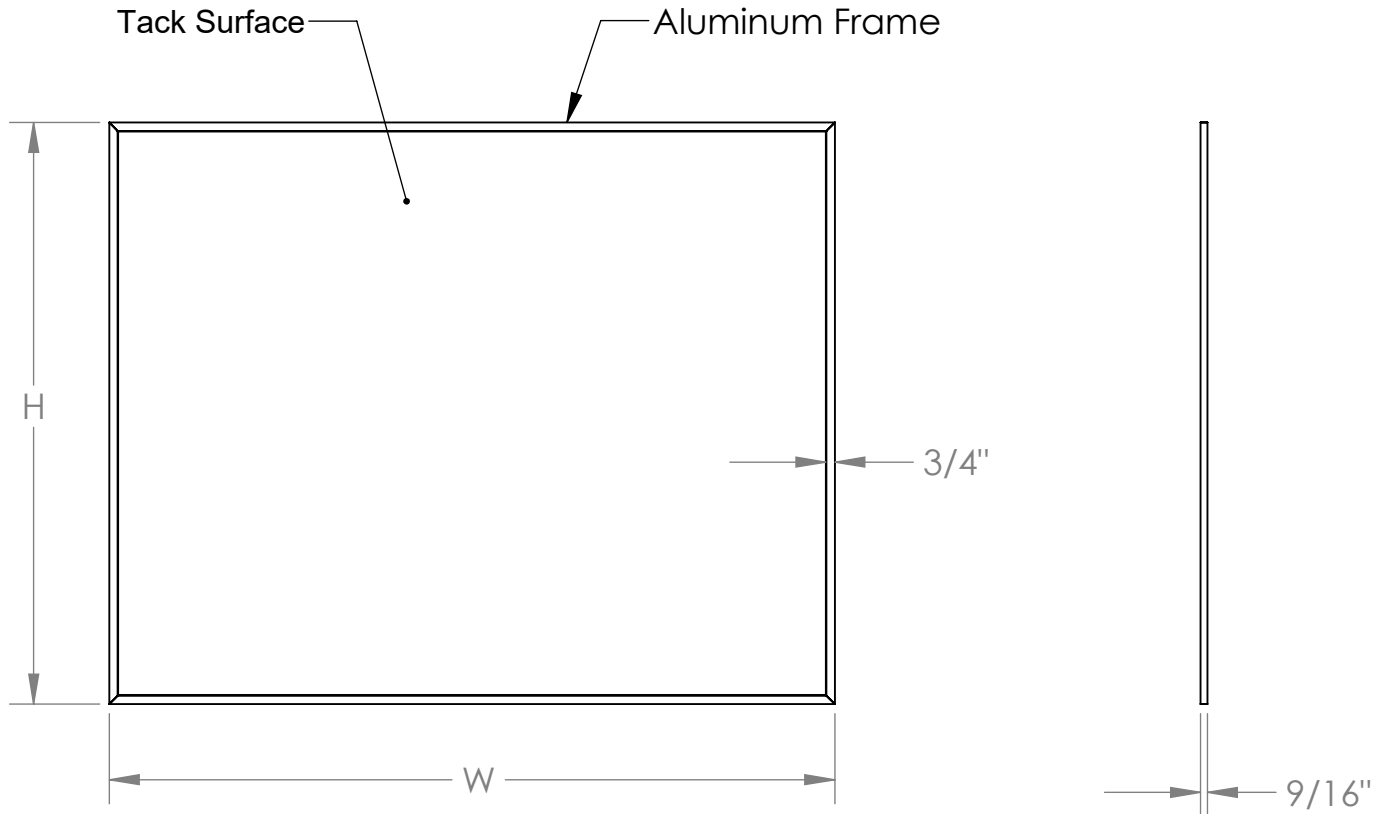

AK Series

Aluminum Framed Natural Cork Bulletin Boards

Materials:

- Framing: Satin anodized aluminum extrusion.
- Tack Surface: 1/32" Thick fine natural cork laminated to 3/8" thick fiberboard.

Features:

- Ghent "L" hangers are included
- Aluminum frame is permanently attached to the tack surface.
- Board is gauranteed for 10 years.
- Made in the USA.

Notes:

- Wall mounted fasteners are not included.
- For indoor use only

Part Number	H	W
AK35	36-7/16"	60-15/32"
AK44	48-15/32"	48-15/32"
AK45	48-15/32"	60-15/32"
AK46	48-15/32"	72-1/2"
AK47	48-15/32"	87-29/32"
AK48	48-15/32"	96-17/32"
AK410	48-15/32"	120-19/32"
AK412	48-15/32"	144-19/32"