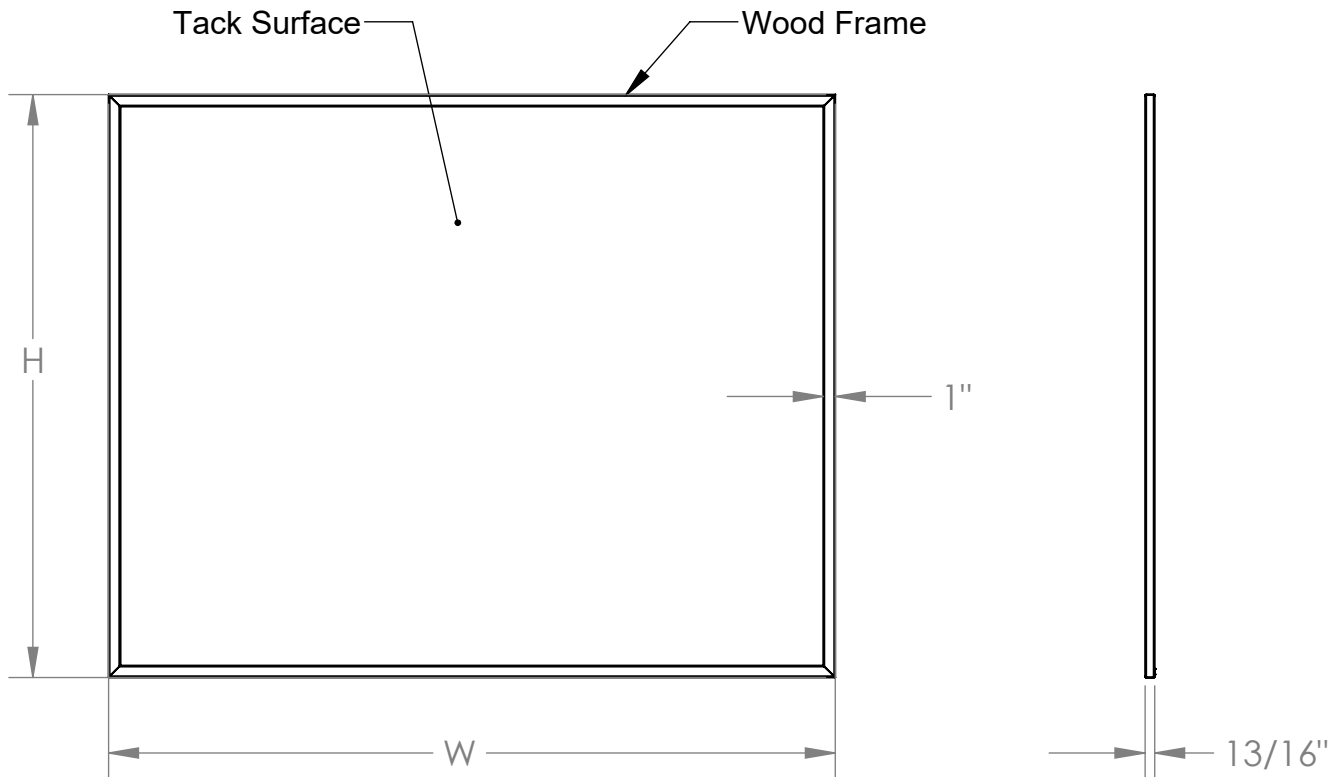

WK Series

Wood Framed Natural Cork Bulletin Boards

Materials:

- Framing: Solid Oak
- Tack Surface: 1/32" Thick fine natural cork laminated to 3/8" thick fiberboard.

Features:

- Ghent "L" hangers are included
- Wood frame is permanently attached to the tack surface.
- Wood framing is clear coated.
- Board is gauranteed for 10 years.
- Made in the USA.

Notes:

- Wall mounted fasteners are not included.
- For indoor use only

Part Number	H	W
WK35	36-9/16"	60-9/16"
WK44	48-9/16"	48-9/16"
WK45	48-9/16"	60-9/16"
WK46	48-9/16"	72-9/16"
WK47	48-9/16"	87-15/16"
WK48	48-9/16"	96-9/16"
WK410	48-9/16"	120-9/16"
WK412	48-9/16"	144-9/16"