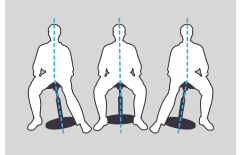

**Kore™
Design**

Move with Purpose,
Live with Energy:
Embrace the Kinetic Lifestyle

Kore Design products are crafted to enhance your living environment. The rocking motion they offer aids in strengthening the core and promoting improved posture through consistent use. Whether in the workplace or home office, these products are ideal for fostering a healthier and more comfortable daily experience.

The Office Wobble Stool is meticulously crafted to encourage physical and mental activity for adults seated at a fixed-height desk. Whether in the workplace or home office, this chair is ideal for enhancing posture and strengthening the body's core, providing benefits throughout the workday.

ROCK, STRETCH,
TILT, BALANCE.
Improve your posture
and help strengthen
your core.

Office Adjustable Wobble Stool Tapered Seat (21" to 31")