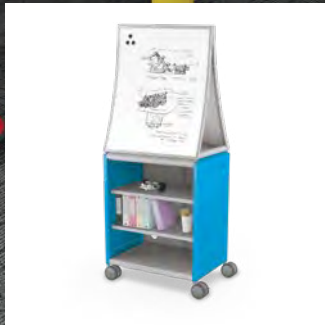

COMPASS MAKERSPACE CABINETS

COMPASS
by MooreCo.