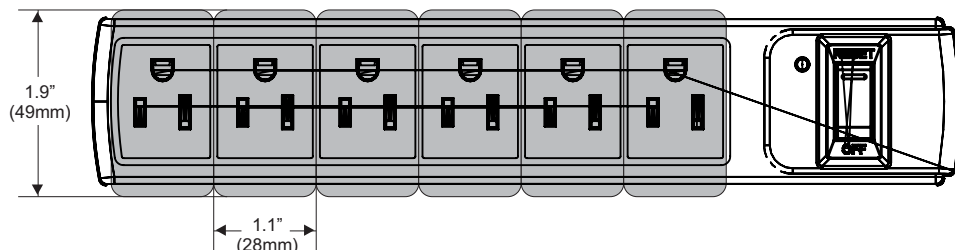

FTT700: 6-Outlet Power Bar