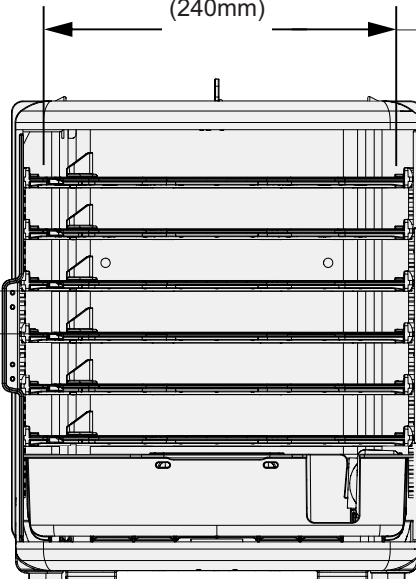

#### Tablet

(with case if applicable)

#### Chromebook/Laptop

(with case if applicable)

Max Device Width

9-7/16"  
(240mm)

Max Device Height

1-1/8"  
(29mm)

Max Device Depth  
(Including cable) 13"  
(330mm)