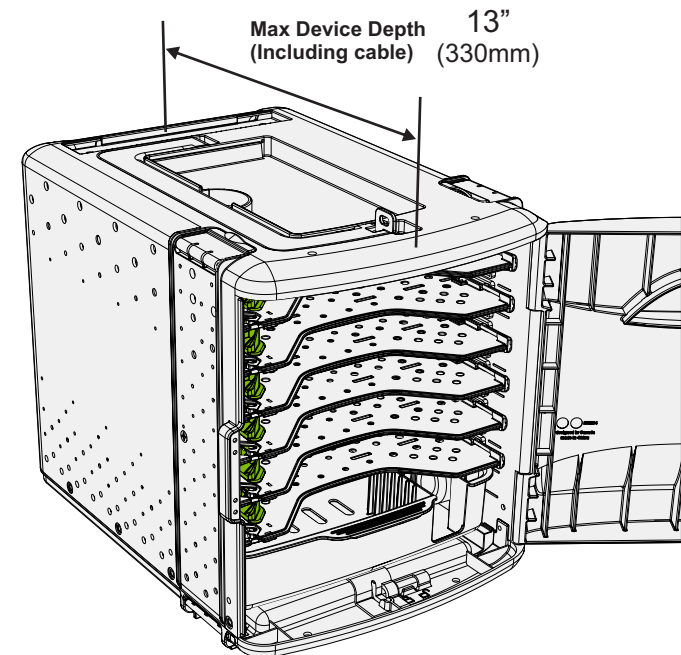

#### Chromebook/Laptop

(with case if applicable)

Max Device Width

9-7/16"  
(240mm)

Max Device Height

1-1/8"  
(29mm)

Max Device Depth  
(Including cable) 13"  
(330mm)