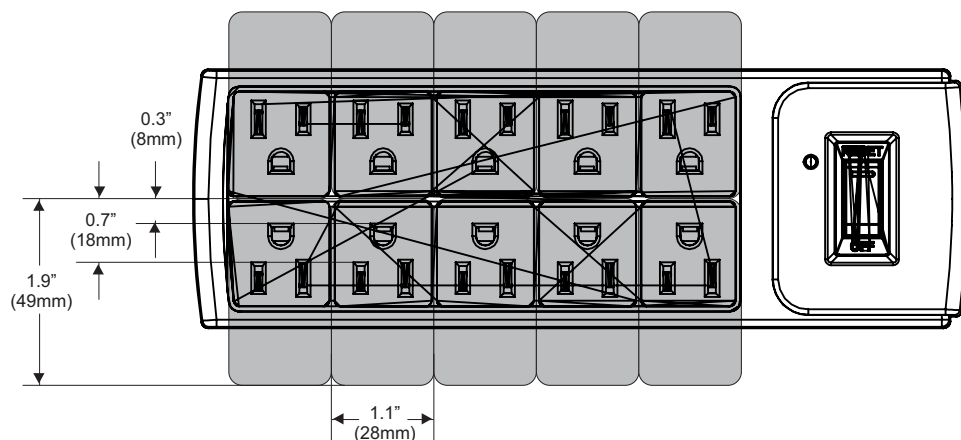

FTT1100: 10-Outlet Power Bar