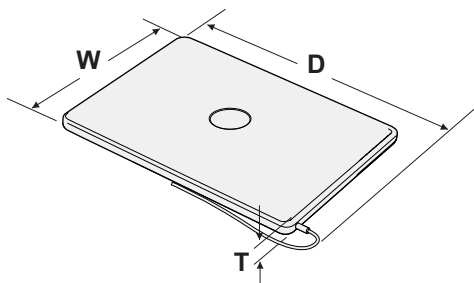

Chromebook/Laptop

(with case if applicable)