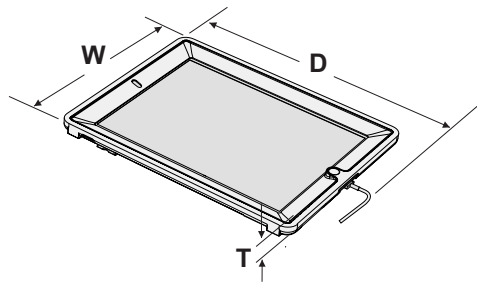

Tech Tub²® Compatibility

Compatible Device or Case Dimensions

If your device or device case is not listed in one of the charts, please refer to the maximum dimensions shown below.

MAX Device or Case Dimensions

Tech Tub® Model	FTT699 Premium Tech Tub²® - 6 devices w/ larger plug adapters	FTT700 Premium Tech Tub²® - 6 devices	FTT1100 Premium Tech Tub²® - 10 devices	FTT1100-USB Premium Tech Tub²® - 10 devices	FTT1112 Premium Tech Tub²® - 10 devices w/ larger plug adapters
D (Depth)	13" (330mm)				
W (Width)	9 - 7/16" (240mm)				
T (Thickness)	1-1/8" (29mm)				

NOTE:
If your device uses a plug adapter, check that your adapter will fit on the Tech Tub power bar.
See page 4.

Include charging cable in depth(D) measurement

Tablet

(with case if applicable)