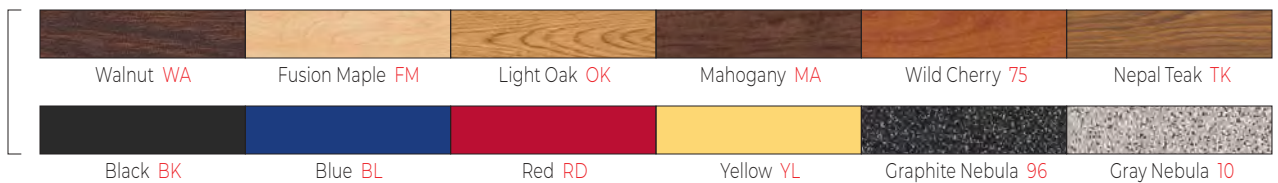

(Order BBPBK black or BBPPL platinum)

Adjustable Height Legs
Available in Black or
Platinum Color

Precision Leg Fastening
System

Plastic Book Box Available In
Black Or Platinum

Legs Include Adjustable
Nylon Swivel Glides

Laminate Finishes

Vinyl Edge Colors

Leg Colors

Custom sizes and laminate colors are available. Contact your dealer for pricing. Minimum order quantities may apply.

Classic 30x60" Trapezoid Tables
with Fusion Maple Tops.
Edge Bands Shown In
Stop Red and Platinum.