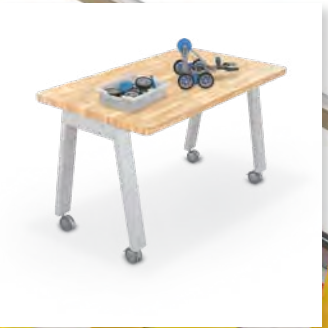

COMPASS
by MooreCo