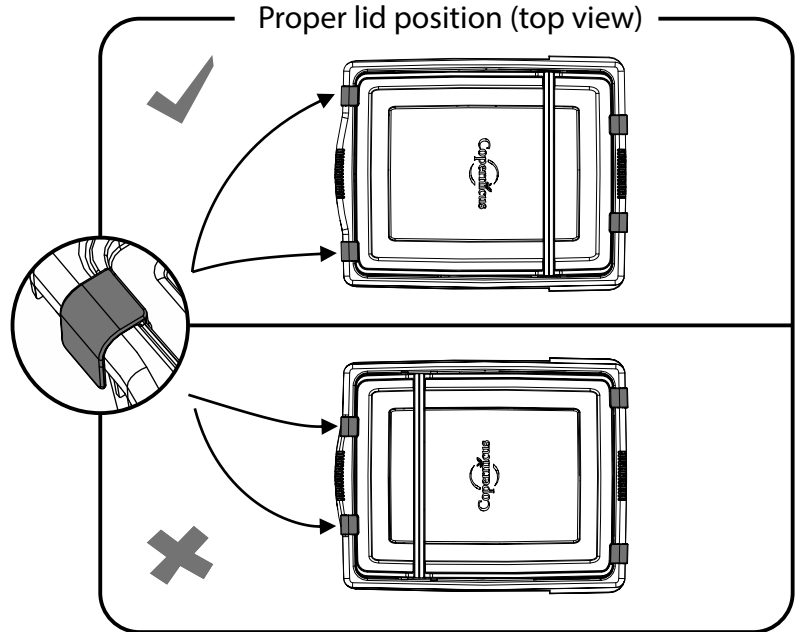

See-through Snap-on Lid

For assistance, please contact us by telephone at 1-800-267-8494 or email at info@copernicused.com. Have your packing slip ready for reference.

Designed for use with:

CC4068
Large Open Tub

CC4069
Large Divided Tub

CC4074
Stubby Tub

Please Recycle

Inserting tub with lid into plastic channels:

**Lifetime
Warranty**

Register your Product

Registering your warranty ensures we have all the information we need to make any future warranty claims quick and easy. Please visit www.copernicused.com/warranty and complete the form within 10 business days from product assembly. By registering your product, you will be entered into a draw to win Copernicus product.