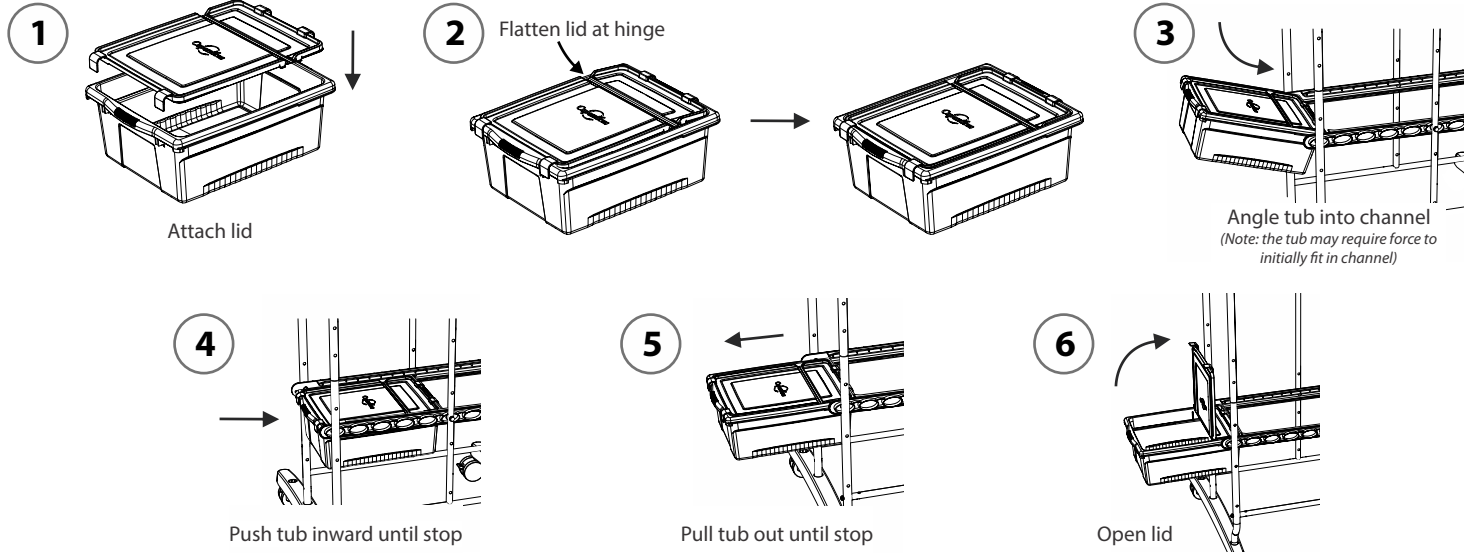

CC4069
Large Divided Tub

CC4074
Stubby Tub

Please Recycle

Inserting tub with lid into plastic channels:

**Lifetime
Warranty**

Register your Product

Registering your warranty ensures we have all the information we need to make any future warranty claims quick and easy. Please visit www.copernicused.com/warranty and complete the form within 10 business days from product assembly. By registering your product, you will be entered into a draw to win Copernicus product.