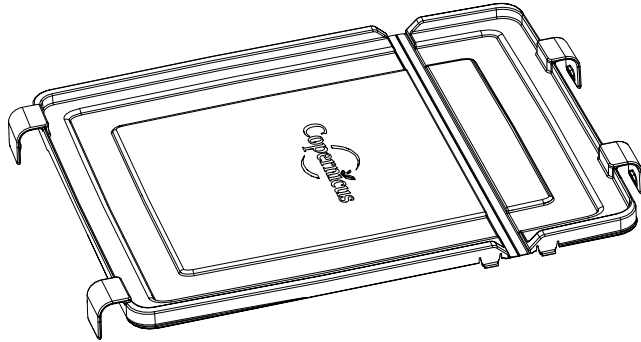

See-through Snap-on Lid

For assistance, please contact us by telephone at 1-800-267-8494 or email at info@copernicused.com. Have your packing slip ready for reference.

Designed for use with:

CC4068
Large Open Tub

CC4069
Large Divided Tub

CC4074
Stubby Tub

Please Recycle

Inserting tub with lid into plastic channels:

**Lifetime
Warranty**

Register your Product

Registering your warranty ensures we have all the information we need to make any future warranty claims quick and easy. Please visit www.copernicused.com/warranty and complete the form within 10 business days from product assembly. By registering your product, you will be entered into a draw to win Copernicus product.