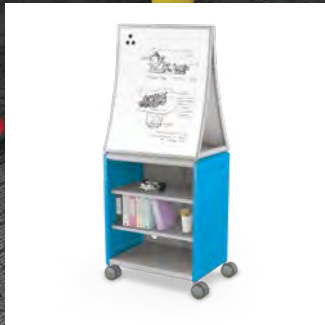

COMPASS MAKERSPACE CABINETS