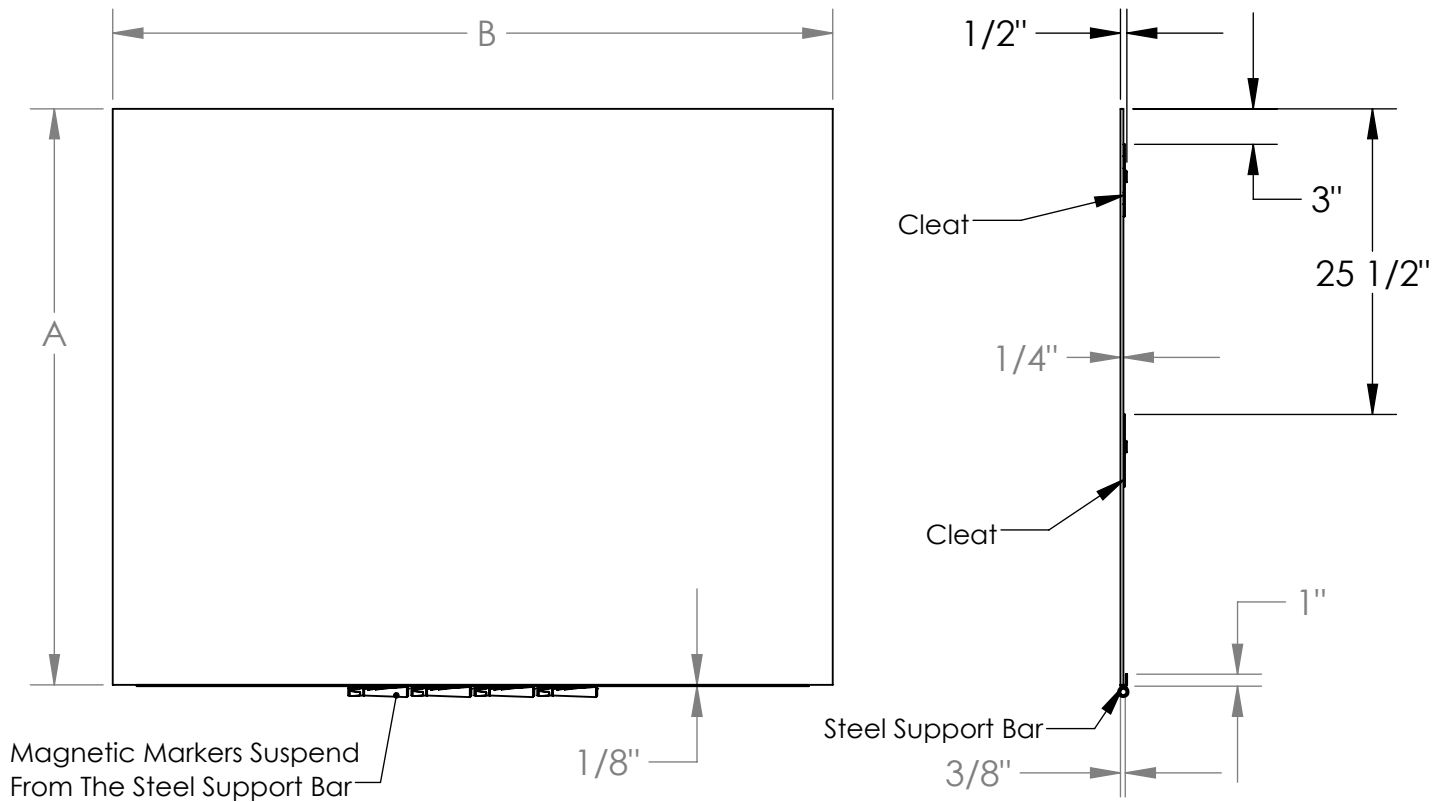

Aria Low Profile Glass Whiteboard

Product Specifications

Materials:

- Board Surfaces: 1/4" thick, tempered low iron glass
- Cleat: 14 ga. Galvanized steel
- Steel Support Bar: Powder coated steel angle; with an anodized aluminum finish

Features:

- Available in magnetic and non-magnetic
- Available in 13 Sizes
- Available in 18 Colors: Blue, Beige, Black, Cactus, Denim, Green, Grape, Gray, Jade, Lilac Gray, Marigold, Peach, Petal, Rose, Smoke, Terra, White, and Yellow
- Steel support bar doubles as sleek magnetic marker holder
- Includes magnetic eraser and 4 assorted color magnetic markers
- Board is guaranteed for 50 years
- Square corner standard, available in round corner as a custom option

Notes:

- Indoor use only

Part Number	2x3	3x2	3x4	4x3	4x4	4x5	5x4	4x6	6x4	4x8	8x4	4x10	10x4
A	24"	36"	36"	48"	48"	48"	60"	48"	72"	48"	96"	48"	120"
B	36"	24"	48"	36"	48"	60"	48"	72"	48"	96"	48"	120"	48"