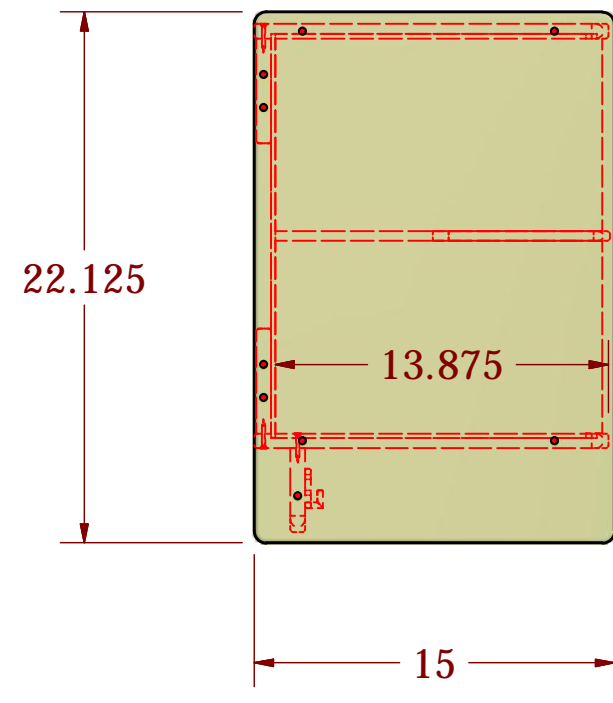

4

3

2

1

D

D

C

C

B

B

A

A

SHEET 1 OF 1

REV	DESCRIPTION	DATE	APPROVED
A	INITIAL RELEASE	4/3/2020	
REVISION HISTORY			

Tolerance Unless Specified:	
X.mm ± 0.76	X.X ± .030
X.Xmm ± 0.25	X.XX ± .010
X.XXmm ± 0.13	X.XXX ± .005
Fractions: ± 3/32	
Angles: ± 0°, 30°	
Third Angle Projection	
All Dimensions in Inches	
Material: 100% Baltic Birch Plywood	Scale: 1 1/2" = 1'-0"
Finish: Exclusive Tuff-Gloss UV Finish	
Customer:	

608 BROOME STREET
MONROE, NORTH CAROLINA 28110

Sales No:	WD990728	Rev:	A
Drawn By:	C	Date Drawn:	4/3/2020