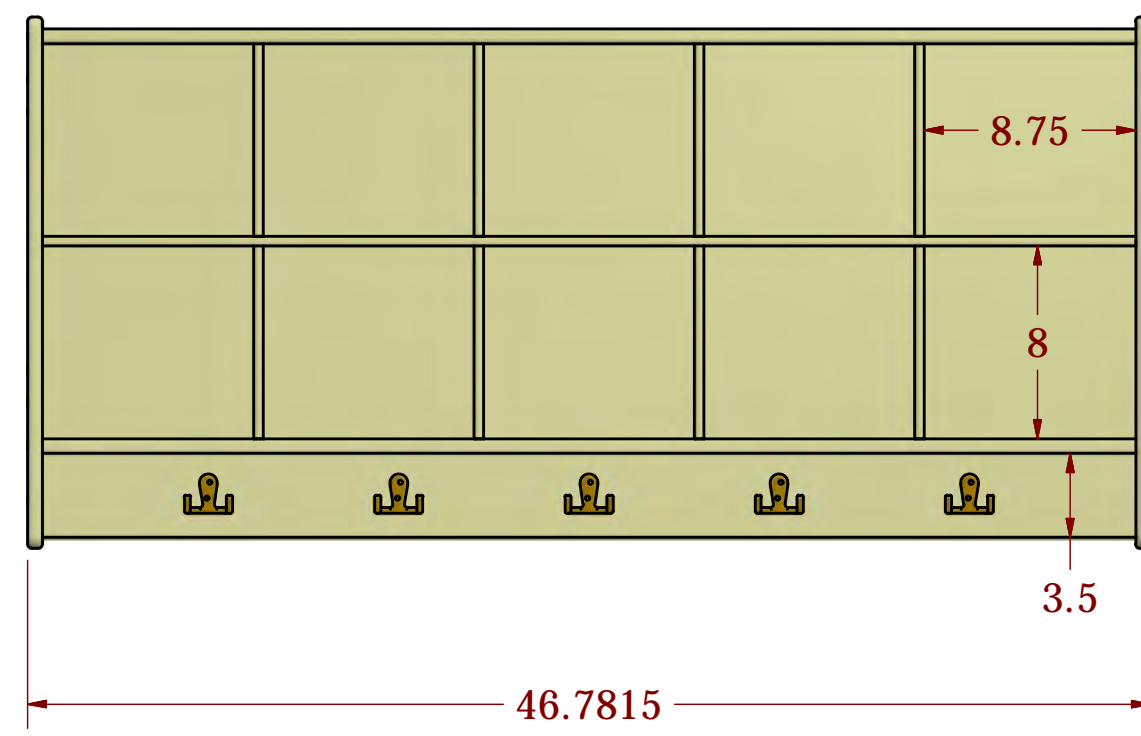

B

B

A

A

SHEET 1 OF 1

REV	DESCRIPTION	DATE	APPROVED
A	INITIAL RELEASE	4/3/2020	
REVISION HISTORY			

Tolerance Unless Specified:	
X.mm ± 0.76	X.X ± .030
X.Xmm ± 0.25	X.XX ± .010
X.XXmm ± 0.13	X.XXX ± .005
Fractions: ± 3/32	
Angles: ± 0°, 30°	
Third Angle Projection	
All Dimensions in Inches	
Material: 100% Baltic Birch Plywood	Scale: 1 1/2" = 1'-0"
Finish: Exclusive Tuff-Gloss UV Finish	
Customer:	