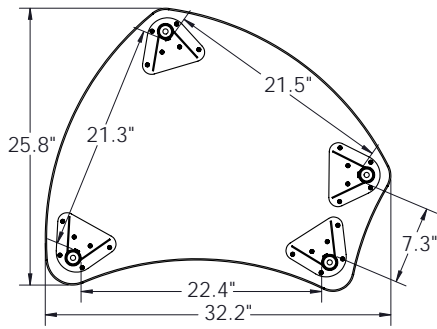

LEG INSERT:

The leg insert is a 34mm 17-gauge chrome plated steel tube with welded in threaded glide insert.

GLIDES / CASTERS:

Legs are standard with nylon glides that have 3/4" height adjustment range for leveling, and an M10 threaded stem. 50mm single-hard wheel casters with a M10 threaded stem are available for easy field installation in locking and non-locking. Casters add 3" of height to the desk.

HEIGHT ADJUSTMENT:

Adjustment range is from 22"-32" in 1" increments for standard leg and 12"-18" for kids height leg. Two M6 x 15MM low profile socket head screws with an allen drive are used to tighten the leg at the chosen height.

Indoor Advantage Gold certified.

SHAPES DESK

RECTANGLE TABLE

CREATOR RECT TABLE

CREATOR RECT DESK

DIMENSIONS:

Base Model No.	Description	Height - Min. "	Height - Max. "	Overall Depth "	Overall Width "
70522	Shapes Desk with Black Legs	22" (12" Kids)	32" (18" Kids)	25.8"	32.2"
70523	Shapes Desk with Platinum Legs	22" (12" Kids)	32" (18" Kids)	25.8"	32.2"
70524	30x60 Porcelain Table with Black Legs	22" (12" Kids)	32" (18" Kids)	30"	60"
70525	30x60 Porcelain Table with Platinum Legs	22" (12" Kids)	32" (18" Kids)	30"	60"
70526	Creator Rectangle Porcelain Table with Black Legs	22" (12" Kids)	32" (18" Kids)	30.8"	59.6"
70527	Creator Rectangle Porcelain Table with Platinum Legs	22" (12" Kids)	32" (18" Kids)	30.8"	59.6"
70528	Creator Rectangle Porcelain Desk with Black Legs	22" (12" Kids)	32" (18" Kids)	21.4"	32.1"
70529	Creator Rectangle Porcelain Desk with Platinum Legs	22" (12" Kids)	32" (18" Kids)	21.4"	32.1"