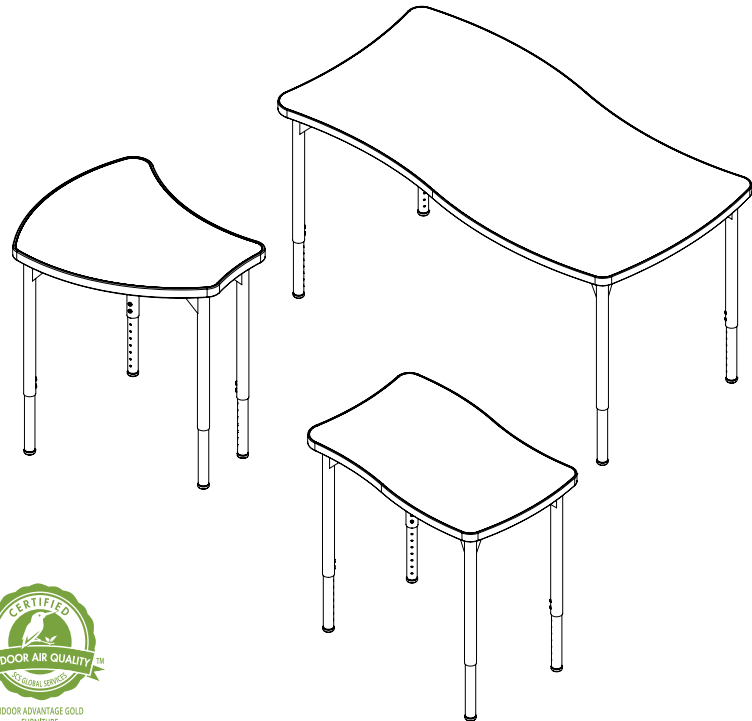

TOP:

The top is made of 1 1/8" 45# particleboard core with 24 Ga porcelain steel work surface and injection molded, polypropelene edgebanding. Table bottom is covered with high-pressure laminate for balanced construction. Edgeband available in black only and uses no nails or glue.

LEG RECEIVER:

The 1.5" diameter 14 guage powder coated leg receiver is welded to a 10 gauge steel top plate and two 12 gauge fins for strength. Legs are directly mounted to the top with six #10 x 1" wood screws.

LEG INSERT:

The leg insert is a 34mm 17-gauge chrome plated steel tube with welded in threaded glide insert.

GLIDES / CASTERS:

Legs are standard with nylon glides that have 3/4" height adjustment range for leveling, and an M10 threaded stem. 50mm single-hard wheel casters with a M10 threaded stem are available for easy field installation in locking and non-locking. Casters add 3" of height to the desk.

HEIGHT ADJUSTMENT:

Adjustment range is from 22"-32" in 1" increments for standard leg and 12"-18" for kids height leg. Two M6 x 15MM low profile socket head screws with an allen drive are used to tighten the leg at the chosen height.