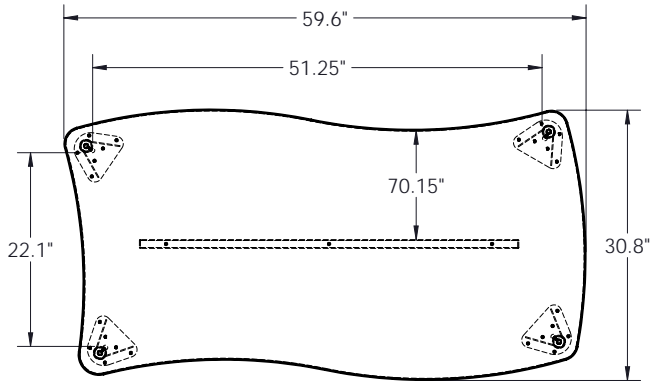

HEIGHT ADJUSTMENT:

Adjustment range is from 22"-32" in 1" increments for standard leg and 12"-18" for kids height leg. Two M6 x 15MM low profile socket head screws with an allen drive are used to tighten the leg at the chosen height.

Indoor Advantage Gold certified.

SHAPES DESK

RECTANGLE TABLE

CREATOR RECT TABLE

CREATOR RECT DESK

DIMENSIONS:

Base Model No.	Description	Height - Min. "	Height - Max. "	Overall Depth "	Overall Width "
70522	Shapes Desk with Black Legs	22" (12" Kids)	32" (18" Kids)	25.8"	32.2"
70523	Shapes Desk with Platinum Legs	22" (12" Kids)	32" (18" Kids)	25.8"	32.2"
70524	30x60 Porcelain Table with Black Legs	22" (12" Kids)	32" (18" Kids)	30"	60"
70525	30x60 Porcelain Table with Platinum Legs	22" (12" Kids)	32" (18" Kids)	30"	60"
70526	Creator Rectangle Porcelain Table with Black Legs	22" (12" Kids)	32" (18" Kids)	30.8"	59.6"
70527	Creator Rectangle Porcelain Table with Platinum Legs	22" (12" Kids)	32" (18" Kids)	30.8"	59.6"
70528	Creator Rectangle Porcelain Desk with Black Legs	22" (12" Kids)	32" (18" Kids)	21.4"	32.1"
70529	Creator Rectangle Porcelain Desk with Platinum Legs	22" (12" Kids)	32" (18" Kids)	21.4"	32.1"