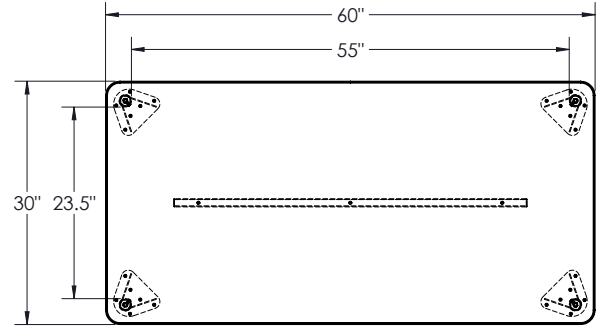

LEG INSERT:

The leg insert is a 34mm 17-gauge chrome plated steel tube with welded in threaded glide insert.

GLIDES / CASTERS:

Legs are standard with nylon glides that have 3/4" height adjustment range for leveling, and an M10 threaded stem. 50mm single-hard wheel casters with a M10 threaded stem are available for easy field installation in locking and non-locking. Casters add 3" of height to the desk.

HEIGHT ADJUSTMENT:

Adjustment range is from 22"-32" in 1" increments for standard leg and 12"-18" for kids height leg. Two M6 x 15MM low profile socket head screws with an allen drive are used to tighten the leg at the chosen height.

Indoor Advantage Gold certified.

SHAPES DESK

RECTANGLE TABLE

CREATOR RECT TABLE

CREATOR RECT DESK

DIMENSIONS:

Base Model No.	Description	Height - Min. "	Height - Max. "	Overall Depth "	Overall Width "
70522	Shapes Desk with Black Legs	22" (12" Kids)	32" (18" Kids)	25.8"	32.2"
70523	Shapes Desk with Platinum Legs	22" (12" Kids)	32" (18" Kids)	25.8"	32.2"
70524	30x60 Porcelain Table with Black Legs	22" (12" Kids)	32" (18" Kids)	30"	60"
70525	30x60 Porcelain Table with Platinum Legs	22" (12" Kids)	32" (18" Kids)	30"	60"
70526	Creator Rectangle Porcelain Table with Black Legs	22" (12" Kids)	32" (18" Kids)	30.8"	59.6"
70527	Creator Rectangle Porcelain Table with Platinum Legs	22" (12" Kids)	32" (18" Kids)	30.8"	59.6"
70528	Creator Rectangle Porcelain Desk with Black Legs	22" (12" Kids)	32" (18" Kids)	21.4"	32.1"
70529	Creator Rectangle Porcelain Desk with Platinum Legs	22" (12" Kids)	32" (18" Kids)	21.4"	32.1"