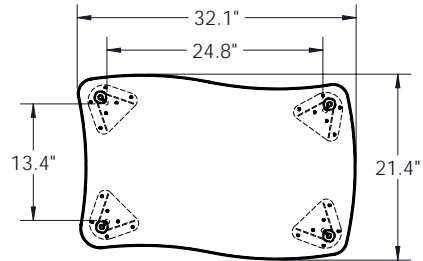

HEIGHT ADJUSTMENT:

Adjustment range is from 22"-32" in 1" increments for standard leg and 12"-18" for kids height leg. Two M6 x 15MM low profile socket head screws with an allen drive are used to tighten the leg at the chosen height.

Indoor Advantage Gold certified.

SHAPES DESK

RECTANGLE TABLE

CREATOR RECT TABLE

CREATOR RECT DESK

DIMENSIONS:

Base Model No.	Description	Height - Min. "	Height - Max. "	Overall Depth "	Overall Width "
70522	Shapes Desk with Black Legs	22" (12" Kids)	32" (18" Kids)	25.8"	32.2"
70523	Shapes Desk with Platinum Legs	22" (12" Kids)	32" (18" Kids)	25.8"	32.2"
70524	30x60 Porcelain Table with Black Legs	22" (12" Kids)	32" (18" Kids)	30"	60"
70525	30x60 Porcelain Table with Platinum Legs	22" (12" Kids)	32" (18" Kids)	30"	60"
70526	Creator Rectangle Porcelain Table with Black Legs	22" (12" Kids)	32" (18" Kids)	30.8"	59.6"
70527	Creator Rectangle Porcelain Table with Platinum Legs	22" (12" Kids)	32" (18" Kids)	30.8"	59.6"
70528	Creator Rectangle Porcelain Desk with Black Legs	22" (12" Kids)	32" (18" Kids)	21.4"	32.1"
70529	Creator Rectangle Porcelain Desk with Platinum Legs	22" (12" Kids)	32" (18" Kids)	21.4"	32.1"