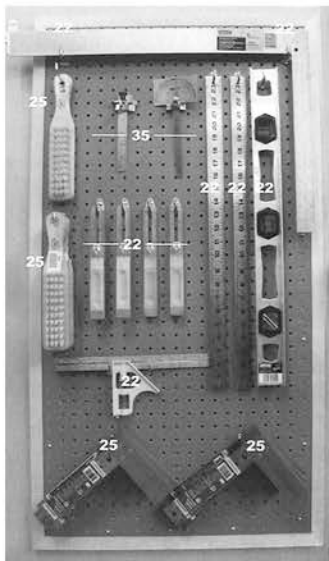

WOODWORKING

[SUGGESTED]

Tool Layout

PHOTOS COURTESY OF PAXTON/PATTERSON

www.shainsolutions.com

LEFT DOOR

CENTER

RIGHT DOOR