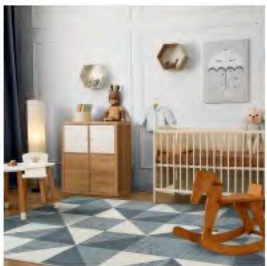

Colors

Cloudy