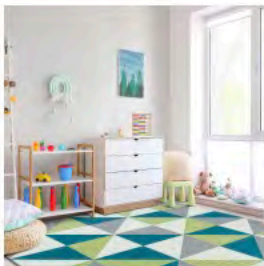

Product Details

Collection:	Claremont Kids™
Fiber:	Premium WearOn® Nylon
Product Type:	Area Rugs
Backing:	SoftFlex®
Country of Origin:	USA
Additional Options:	3'10" x 5'4" Rectangle 5'4" x 7'8" Rectangle 7'8" x 10'9" Rectangle

Colors

Calypso

Specifications are subject to normal manufacturing tolerances.
Sizes are approximate and actual carpet color may vary.