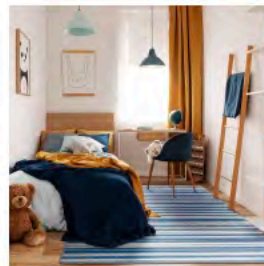

Product Details

- **Collection:** Claremont Kids™
- **Fiber:** Premium WearOn® Nylon
- **Product Type:** Area Rugs
- **Backing:** SoftFlex®
- **Country of Origin:** USA
- **Additional Options:**
  - 3'10" x 5'4" Rectangle
  - 5'4" x 7'8" Rectangle
  - 7'8" x 10'9" Rectangle

Colors

Blue Skies

Specifications are subject to normal manufacturing tolerances. Sizes are approximate and actual carpet color may vary.