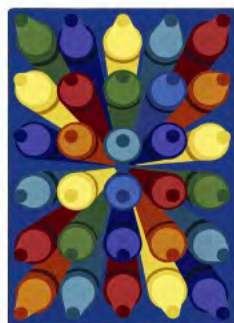

Colors

01 Multi