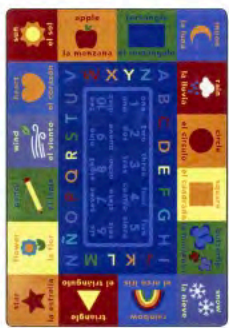

Learning a new language early and improve overall cognitive skills, verbal fluency, and cultural appreciation with First Words™.

Students can identify familiar shapes around the border of the rug while also practicing the Spanish alphabet and numbers.

Product Details

| | |
|----------------------------|-----------------------|
| Collection: | Kid Essentials® |
| Fiber: | Premium WearOn® Nylon |
| Product Type: | Area Rugs |
| Backing: | SoftFlex® |
| Country of Origin: | USA |
| Additional Options: | |

- 5'4" x 7'8" Rectangle
- 7'8" x 10'9" Rectangle
- 10'9" x 13'2" Rectangle

Colors

01 Multi

Specifications are subject to normal manufacturing tolerances. Sizes are approximate and actual carpet color may vary.