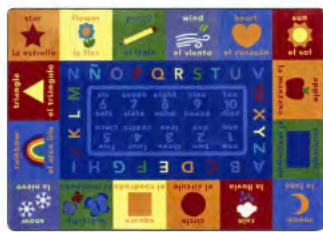

Learning a new language early and improve overall cognitive skills, verbal fluency, and cultural appreciation with First Words™.

Students can identify familiar shapes around the border of the rug while also practicing the Spanish alphabet and numbers.

Product Details

| | |
|----------------------------|-----------------------|
| Collection: | Kid Essentials® |
| Fiber: | Premium WearOn® Nylon |
| Product Type: | Area Rugs |
| Backing: | SoftFlex® |
| Country of Origin: | USA |
| Additional Options: | |

- 5'4" x 7'8" Rectangle
- 7'8" x 10'9" Rectangle
- 10'9" x 13'2" Rectangle

Colors

01 Multi

Specifications are subject to normal manufacturing tolerances. Sizes are approximate and actual carpet color may vary.