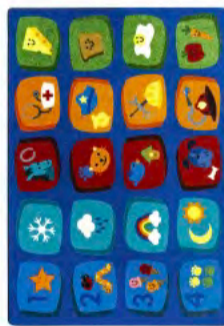

Discovery Blocks #2084

Discovery Blocks™ will quickly become a favorite classroom teaching tool. Children can practice image recognition while learning basic food groups, community helpers, favorite animals, seasons, counting, and more.

Product Details

Collection:	Kid Essentials®
Fiber:	Premium WearOn® Nylon
Product Type:	Area Rugs
Backing:	SoftFlex®
Country of Origin:	USA
Additional Options:	
	5'4" x 7'8" Rectangle
	7'8" x 10'9" Rectangle
	10'9" x 13'2" Rectangle

Colors

Specifications are subject to normal manufacturing tolerances. Sizes are approximate and actual carpet color may vary.