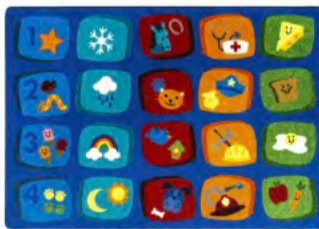

Discovery Blocks #2084

Discovery Blocks™ will quickly become a favorite classroom teaching tool. Children can practice image recognition while learning basic food groups, community helpers, favorite animals, seasons, counting, and more.

Product Details

Collection:	Kid Essentials®
Fiber:	Premium WearOn® Nylon
Product Type:	Area Rugs
Backing:	SoftFlex®
Country of Origin:	USA
Additional Options:	
	5'4" x 7'8" Rectangle
	7'8" x 10'9" Rectangle
	10'9" x 13'2" Rectangle

Colors

Specifications are subject to normal manufacturing tolerances. Sizes are approximate and actual carpet color may vary.