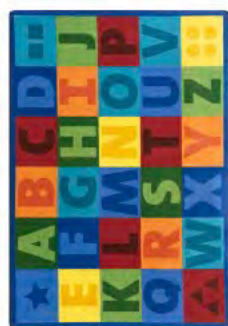

# Colorful Learning #2066

Colorful Learning™ boldly displays the uppercase alphabet while large sitting squares provide ample space for classrooms organization. Begin discussions about color, shapes, and counting with the icons in each of the four corners.

## Product Details

<b>Collection:</b>	Kid Essentials®
<b>Fiber:</b>	Premium WearOn® Nylon
<b>Product Type:</b>	Area Rugs
<b>Backing:</b>	SoftFlex®
<b>Country of Origin:</b>	USA
<b>Additional Options:</b>	
	5'4" x 7'8" Rectangle
	7'8" x 10'9" Rectangle
	10'9" x 13'2" Rectangle

## Colors

01 Multi

Specifications are subject to normal manufacturing tolerances. Sizes are approximate and actual carpet color may vary.