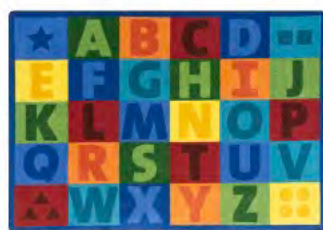

# Colorful Learning #2066

Colorful Learning™ boldly displays the uppercase alphabet while large sitting squares provide ample space for classrooms organization. Begin discussions about color, shapes, and counting with the icons in each of the four corners.

## Product Details

<b>Collection:</b>	Kid Essentials®
<b>Fiber:</b>	Premium WearOn® Nylon
<b>Product Type:</b>	Area Rugs
<b>Backing:</b>	SoftFlex®
<b>Country of Origin:</b>	USA
<b>Additional Options:</b>	
	5'4" x 7'8" Rectangle
	7'8" x 10'9" Rectangle
	10'9" x 13'2" Rectangle

## Colors

01 Multi

Specifications are subject to normal manufacturing tolerances. Sizes are approximate and actual carpet color may vary.