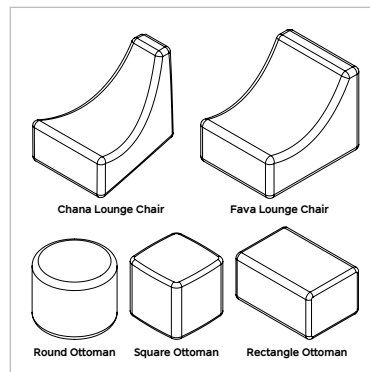

REMINDER
SPRING BR
NEXT WEEK

Indoor Lentil Round Lounger (Large)

Indoor Lima Lounger (Small)

Indoor Lentil Round Lounger (Small)

Indoor Lima Lounger (Large)

Beanies by MooreCo (Indoor)

Featuring the same soft and comfortable interior cushioning used for our highest quality soft seating, these bean bag chairs come in multiple sizes and versions for both indoor and outside settings. Indoor styles feature an exterior of cozy microsuede. Available in select fabrics and multiple colors to suit any room with style. Beanies were designed with humans of all ages in mind, featuring a standard childproof zipper for hours of play and restoration.

- Choose from five indoor styles, including: Lima Lounger (two sizes available), Lentil Round Lounger (two sizes available), and the Pinto Pillow.
- Each Beanie includes a standard childproof zipper and is suitable for all ages.

Indoor Pinto Pillow

Beanies by MooreCo (Outdoor)

Featuring soft and comfortable cushioning, these bean bag chairs come in multiple sizes and versions for both indoor and outside settings. Outdoor Beanies feature 100% machine washable exterior made of Sunbrella canvas. Available in select fabrics and multiple colors to suit any space with style.

- Choose from five outdoor styles, including: Chana Lounge Chair, Fava Lounge Chair, square ottoman, round ottoman, or rectangle ottoman.
- 100% machine washable dual layer bean bag with removable insert.