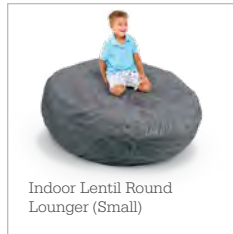

REMINDER
SPRING BR
NEXT WEEK

Indoor Lentil Round Lounger (Large)

Indoor Lima Lounger (Small)

Indoor Lentil Round Lounger (Small)

Indoor Lima Lounger (Large)

Beanies by MooreCo (Indoor)

Featuring the same soft and comfortable interior cushioning used for our highest quality soft seating, these bean bag chairs come in multiple sizes and versions for both indoor and outside settings. Indoor styles feature an exterior of cozy microsuede. Available in select fabrics and multiple colors to suit any room with style. Beanies were designed with humans of all ages in mind, featuring a standard childproof zipper for hours of play and restoration.

- Choose from five indoor styles, including: Lima Lounger (two sizes available), Lentil Round Lounger (two sizes available), and the Pinto Pillow.
- Each Beanie includes a standard childproof zipper and is suitable for all ages.