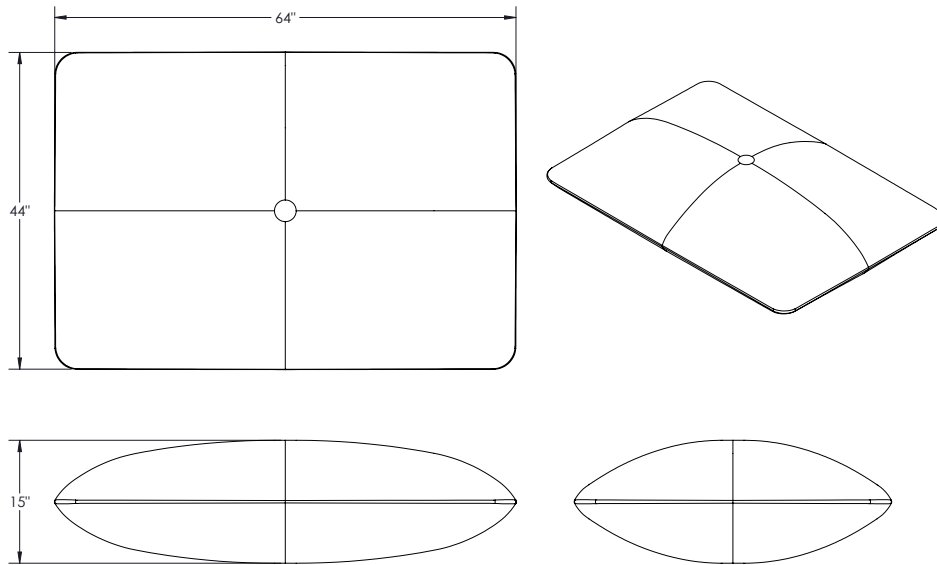

Beanies

Model No: 58580 - 58589

OUTDOOR BEANIES:

- Polystyrene filling material
- Standard child proof zipper
- Polyester inner liner
- UV stable canvas cover options
- 100% machine washable exterior

INDOOR BEANIES:

LIMA LOUNGER (2 SIZES)

LENTIL LOUNGER (2 SIZES)

PINTO PILLOW

Base Model No.	Description	Dimensions	Weight (lb)
58580	Indoor Lima Lounger - Small	46"W x 34"D x 26"H	25
58581	Indoor Lima Lounger - Large	64"W x 47"D x 36"H	65
58582	Indoor Lentil Round Lounger - Small	45"W x 45"D x 16"H	20
58583	Indoor Lentil Round Lounger - Large	72"W x 72"D x 22"H	65
58584	Indoor Pinto Pillow	44"W x 64"D x 15"H	25

SQUARE OTTOMAN

ROUND OTTOMAN

RECTANGLE OTTOMAN

CHANA LOUNGE CHAIR

FAVA LOUNGE CHAIR

Base Model No.	Description	Dimensions	Weight (lb)
58585	Outdoor Square Ottoman	17"W x 17"D x 17"H	5
58586	Outdoor Round Ottoman	21"W x 21"D x 17"H	5
58587	Outdoor Rectangle Ottoman	26"W x 18"D x 14"H	7
58588	Outdoor Chana Lounge Chair	36"W x 28"D x 30"H	8
58589	Outdoor Fava Lounge Chair	26"W x 36"D x 28"H	8