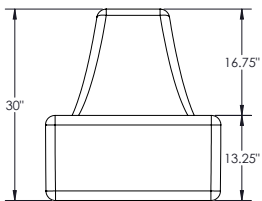

LIMA LOUNGER (2 SIZES)

LENTIL LOUNGER (2 SIZES)

PINTO PILLOW

Base Model No.	Description	Dimensions	Weight (lb)
58580	Indoor Lima Lounger - Small	46"W x 34"D x 26"H	25
58581	Indoor Lima Lounger - Large	64"W x 47"D x 36"H	65
58582	Indoor Lentil Round Lounger - Small	45"W x 45"D x 16"H	20
58583	Indoor Lentil Round Lounger - Large	72"W x 72"D x 22"H	65
58584	Indoor Pinto Pillow	44"W x 64"D x 15"H	25

SQUARE OTTOMAN

ROUND OTTOMAN

RECTANGLE OTTOMAN

CHANA LOUNGE CHAIR

FAVA LOUNGE CHAIR

Base Model No.	Description	Dimensions	Weight (lb)
58585	Outdoor Square Ottoman	17"W x 17"D x 17"H	5
58586	Outdoor Round Ottoman	21"W x 21"D x 17"H	5
58587	Outdoor Rectangle Ottoman	26"W x 18"D x 14"H	7
58588	Outdoor Chana Lounge Chair	36"W x 28"D x 30"H	8
58589	Outdoor Fava Lounge Chair	26"W x 36"D x 28"H	8