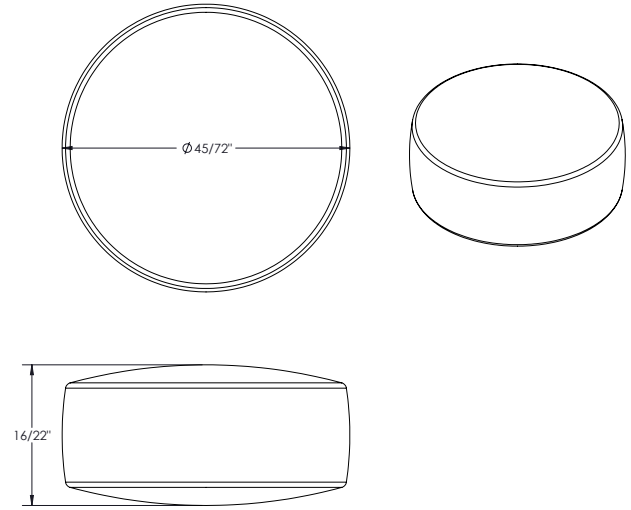

Beanies

Model No: 58580 - 58589

OUTDOOR BEANIES:

- Polystyrene filling material
- Standard child proof zipper
- Polyester inner liner
- UV stable canvas cover options
- 100% machine washable exterior

INDOOR BEANIES:

LIMA LOUNGER (2 SIZES)

LENTIL LOUNGER (2 SIZES)

PINTO PILLOW

Base Model No.	Description	Dimensions	Weight (lb)
58580	Indoor Lima Lounger - Small	46"W x 34"D x 26"H	25
58581	Indoor Lima Lounger - Large	64"W x 47"D x 36"H	65
58582	Indoor Lentil Round Lounger - Small	45"W x 45"D x 16"H	20
58583	Indoor Lentil Round Lounger - Large	72"W x 72"D x 22"H	65
58584	Indoor Pinto Pillow	44"W x 64"D x 15"H	25

SQUARE OTTOMAN

ROUND OTTOMAN

RECTANGLE OTTOMAN

CHANA LOUNGE CHAIR

FAVA LOUNGE CHAIR

Base Model No.	Description	Dimensions	Weight (lb)
58585	Outdoor Square Ottoman	17"W x 17"D x 17"H	5
58586	Outdoor Round Ottoman	21"W x 21"D x 17"H	5
58587	Outdoor Rectangle Ottoman	26"W x 18"D x 14"H	7
58588	Outdoor Chana Lounge Chair	36"W x 28"D x 30"H	8
58589	Outdoor Fava Lounge Chair	26"W x 36"D x 28"H	8