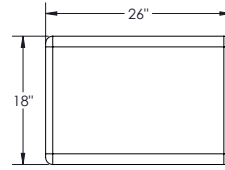

LIMA LOUNGER (2 SIZES)

LENTIL LOUNGER (2 SIZES)

PINTO PILLOW

Base Model No.	Description	Dimensions	Weight (lb)
58580	Indoor Lima Lounger - Small	46"W x 34"D x 26"H	25
58581	Indoor Lima Lounger - Large	64"W x 47"D x 36"H	65
58582	Indoor Lentil Round Lounger - Small	45"W x 45"D x 16"H	20
58583	Indoor Lentil Round Lounger - Large	72"W x 72"D x 22"H	65
58584	Indoor Pinto Pillow	44"W x 64"D x 15"H	25

SQUARE OTTOMAN

ROUND OTTOMAN

RECTANGLE OTTOMAN

CHANA LOUNGE CHAIR

FAVA LOUNGE CHAIR

Base Model No.	Description	Dimensions	Weight (lb)
58585	Outdoor Square Ottoman	17"W x 17"D x 17"H	5
58586	Outdoor Round Ottoman	21"W x 21"D x 17"H	5
58587	Outdoor Rectangle Ottoman	26"W x 18"D x 14"H	7
58588	Outdoor Chana Lounge Chair	36"W x 28"D x 30"H	8
58589	Outdoor Fava Lounge Chair	26"W x 36"D x 28"H	8