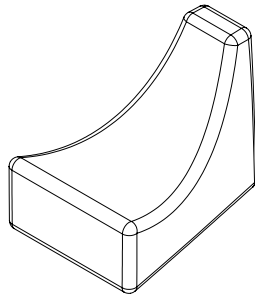

Beanies

Model No: 58580 - 58589

OUTDOOR BEANIES:

- Polystyrene filling material
- Standard child proof zipper
- Polyester inner liner
- UV stable canvas cover options
- 100% machine washable exterior

INDOOR BEANIES:

LIMA LOUNGER (2 SIZES)

LENTIL LOUNGER (2 SIZES)

PINTO PILLOW

Base Model No.	Description	Dimensions	Weight (lb)
58580	Indoor Lima Lounger - Small	46"W x 34"D x 26"H	25
58581	Indoor Lima Lounger - Large	64"W x 47"D x 36"H	65
58582	Indoor Lentil Round Lounger - Small	45"W x 45"D x 16"H	20
58583	Indoor Lentil Round Lounger - Large	72"W x 72"D x 22"H	65
58584	Indoor Pinto Pillow	44"W x 64"D x 15"H	25

SQUARE OTTOMAN

ROUND OTTOMAN

RECTANGLE OTTOMAN

CHANA LOUNGE CHAIR

FAVA LOUNGE CHAIR

Base Model No.	Description	Dimensions	Weight (lb)
58585	Outdoor Square Ottoman	17"W x 17"D x 17"H	5
58586	Outdoor Round Ottoman	21"W x 21"D x 17"H	5
58587	Outdoor Rectangle Ottoman	26"W x 18"D x 14"H	7
58588	Outdoor Chana Lounge Chair	36"W x 28"D x 30"H	8
58589	Outdoor Fava Lounge Chair	26"W x 36"D x 28"H	8