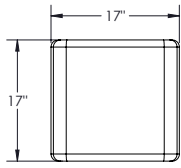

LIMA LOUNGER (2 SIZES)

LENTIL LOUNGER (2 SIZES)

PINTO PILLOW

Base Model No.	Description	Dimensions	Weight (lb)
58580	Indoor Lima Lounger - Small	46"W x 34"D x 26"H	25
58581	Indoor Lima Lounger - Large	64"W x 47"D x 36"H	65
58582	Indoor Lentil Round Lounger - Small	45"W x 45"D x 16"H	20
58583	Indoor Lentil Round Lounger - Large	72"W x 72"D x 22"H	65
58584	Indoor Pinto Pillow	44"W x 64"D x 15"H	25

SQUARE OTTOMAN

ROUND OTTOMAN

RECTANGLE OTTOMAN

CHANA LOUNGE CHAIR

FAVA LOUNGE CHAIR

Base Model No.	Description	Dimensions	Weight (lb)
58585	Outdoor Square Ottoman	17"W x 17"D x 17"H	5
58586	Outdoor Round Ottoman	21"W x 21"D x 17"H	5
58587	Outdoor Rectangle Ottoman	26"W x 18"D x 14"H	7
58588	Outdoor Chana Lounge Chair	36"W x 28"D x 30"H	8
58589	Outdoor Fava Lounge Chair	26"W x 36"D x 28"H	8