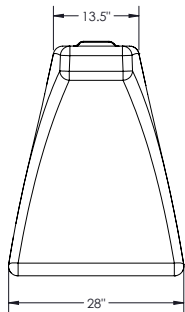

LIMA LOUNGER (2 SIZES)

LENTIL LOUNGER (2 SIZES)

PINTO PILLOW

Base Model No.	Description	Dimensions	Weight (lb)
58580	Indoor Lima Lounger - Small	46"W x 34"D x 26"H	25
58581	Indoor Lima Lounger - Large	64"W x 47"D x 36"H	65
58582	Indoor Lentil Round Lounger - Small	45"W x 45"D x 16"H	20
58583	Indoor Lentil Round Lounger - Large	72"W x 72"D x 22"H	65
58584	Indoor Pinto Pillow	44"W x 64"D x 15"H	25

SQUARE OTTOMAN

ROUND OTTOMAN

RECTANGLE OTTOMAN

CHANA LOUNGE CHAIR

FAVA LOUNGE CHAIR

Base Model No.	Description	Dimensions	Weight (lb)
58585	Outdoor Square Ottoman	17"W x 17"D x 17"H	5
58586	Outdoor Round Ottoman	21"W x 21"D x 17"H	5
58587	Outdoor Rectangle Ottoman	26"W x 18"D x 14"H	7
58588	Outdoor Chana Lounge Chair	36"W x 28"D x 30"H	8
58589	Outdoor Fava Lounge Chair	26"W x 36"D x 28"H	8