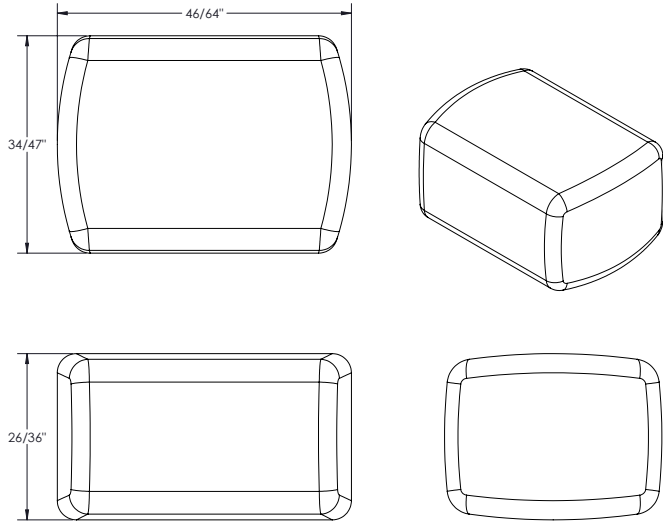

Beanies

Model No: 58580 - 58589

OUTDOOR BEANIES:

- Polystyrene filling material
- Standard child proof zipper
- Polyester inner liner
- UV stable canvas cover options
- 100% machine washable exterior

INDOOR BEANIES:

- polyurethane foam filling material
- Standard child proof zipper
- Polyester inner liner
- Standard with microsuede
- Fabric cover options available
- 100% machine washable exterior

**COMPLIANCE:**

Indoor Advantage Gold certified.

LIMA LOUNGER (2 SIZES)

LENTIL LOUNGER (2 SIZES)

PINTO PILLOW

Base Model No.	Description	Dimensions	Weight (lb)
58580	Indoor Lima Lounger - Small	46"W x 34"D x 26"H	25
58581	Indoor Lima Lounger - Large	64"W x 47"D x 36"H	65
58582	Indoor Lentil Round Lounger - Small	45"W x 45"D x 16"H	20
58583	Indoor Lentil Round Lounger - Large	72"W x 72"D x 22"H	65
58584	Indoor Pinto Pillow	44"W x 64"D x 15"H	25

SQUARE OTTOMAN

ROUND OTTOMAN

RECTANGLE OTTOMAN

CHANA LOUNGE CHAIR

FAVA LOUNGE CHAIR

Base Model No.	Description	Dimensions	Weight (lb)
58585	Outdoor Square Ottoman	17"W x 17"D x 17"H	5
58586	Outdoor Round Ottoman	21"W x 21"D x 17"H	5
58587	Outdoor Rectangle Ottoman	26"W x 18"D x 14"H	7
58588	Outdoor Chana Lounge Chair	36"W x 28"D x 30"H	8
58589	Outdoor Fava Lounge Chair	26"W x 36"D x 28"H	8