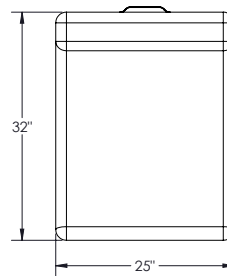

LIMA LOUNGER (2 SIZES)

LENTIL LOUNGER (2 SIZES)

PINTO PILLOW

Base Model No.	Description	Dimensions	Weight (lb)
58580	Indoor Lima Lounger - Small	46"W x 34"D x 26"H	25
58581	Indoor Lima Lounger - Large	64"W x 47"D x 36"H	65
58582	Indoor Lentil Round Lounger - Small	45"W x 45"D x 16"H	20
58583	Indoor Lentil Round Lounger - Large	72"W x 72"D x 22"H	65
58584	Indoor Pinto Pillow	44"W x 64"D x 15"H	25

SQUARE OTTOMAN

ROUND OTTOMAN

RECTANGLE OTTOMAN

CHANA LOUNGE CHAIR

FAVA LOUNGE CHAIR

Base Model No.	Description	Dimensions	Weight (lb)
58585	Outdoor Square Ottoman	17"W x 17"D x 17"H	5
58586	Outdoor Round Ottoman	21"W x 21"D x 17"H	5
58587	Outdoor Rectangle Ottoman	26"W x 18"D x 14"H	7
58588	Outdoor Chana Lounge Chair	36"W x 28"D x 30"H	8
58589	Outdoor Fava Lounge Chair	26"W x 36"D x 28"H	8