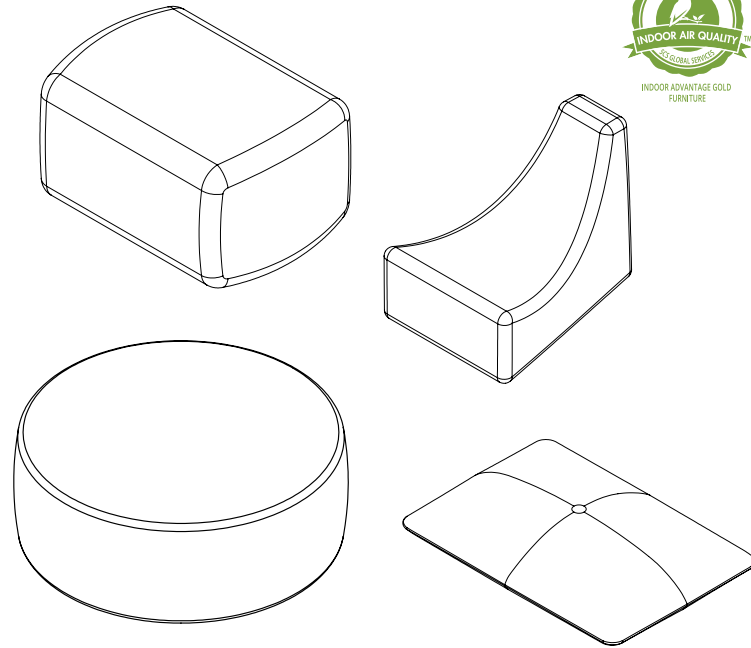

Beanies

Model No: 58580 - 58589

OUTDOOR BEANIES:

- Polystyrene filling material
- Standard child proof zipper
- Polyester inner liner
- UV stable canvas cover options
- 100% machine washable exterior

INDOOR BEANIES:

- polyurethane foam filling material
- Standard child proof zipper
- Polyester inner liner
- Standard with microsuede
- Fabric cover options available
- 100% machine washable exterior

**COMPLIANCE:**

Indoor Advantage Gold certified.

LIMA LOUNGER (2 SIZES)

LENTIL LOUNGER (2 SIZES)

PINTO PILLOW

Base Model No.	Description	Dimensions	Weight (lb)
58580	Indoor Lima Lounger - Small	46"W x 34"D x 26"H	25
58581	Indoor Lima Lounger - Large	64"W x 47"D x 36"H	65
58582	Indoor Lentil Round Lounger - Small	45"W x 45"D x 16"H	20
58583	Indoor Lentil Round Lounger - Large	72"W x 72"D x 22"H	65
58584	Indoor Pinto Pillow	44"W x 64"D x 15"H	25

SQUARE OTTOMAN

ROUND OTTOMAN

RECTANGLE OTTOMAN

CHANA LOUNGE CHAIR

FAVA LOUNGE CHAIR

Base Model No.	Description	Dimensions	Weight (lb)
58585	Outdoor Square Ottoman	17"W x 17"D x 17"H	5
58586	Outdoor Round Ottoman	21"W x 21"D x 17"H	5
58587	Outdoor Rectangle Ottoman	26"W x 18"D x 14"H	7
58588	Outdoor Chana Lounge Chair	36"W x 28"D x 30"H	8
58589	Outdoor Fava Lounge Chair	26"W x 36"D x 28"H	8