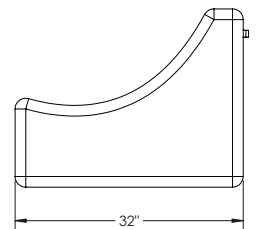

LIMA LOUNGER (2 SIZES)

LENTIL LOUNGER (2 SIZES)

PINTO PILLOW

Base Model No.	Description	Dimensions	Weight (lb)
58580	Indoor Lima Lounger - Small	46"W x 34"D x 26"H	25
58581	Indoor Lima Lounger - Large	64"W x 47"D x 36"H	65
58582	Indoor Lentil Round Lounger - Small	45"W x 45"D x 16"H	20
58583	Indoor Lentil Round Lounger - Large	72"W x 72"D x 22"H	65
58584	Indoor Pinto Pillow	44"W x 64"D x 15"H	25

SQUARE OTTOMAN

ROUND OTTOMAN

RECTANGLE OTTOMAN

CHANA LOUNGE CHAIR

FAVA LOUNGE CHAIR

Base Model No.	Description	Dimensions	Weight (lb)
58585	Outdoor Square Ottoman	17"W x 17"D x 17"H	5
58586	Outdoor Round Ottoman	21"W x 21"D x 17"H	5
58587	Outdoor Rectangle Ottoman	26"W x 18"D x 14"H	7
58588	Outdoor Chana Lounge Chair	36"W x 28"D x 30"H	8
58589	Outdoor Fava Lounge Chair	26"W x 36"D x 28"H	8