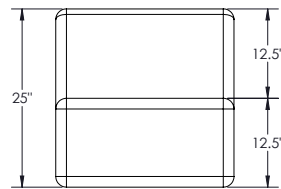

LIMA LOUNGER (2 SIZES)

LENTIL LOUNGER (2 SIZES)

PINTO PILLOW

Base Model No.	Description	Dimensions	Weight (lb)
58580	Indoor Lima Lounger - Small	46"W x 34"D x 26"H	25
58581	Indoor Lima Lounger - Large	64"W x 47"D x 36"H	65
58582	Indoor Lentil Round Lounger - Small	45"W x 45"D x 16"H	20
58583	Indoor Lentil Round Lounger - Large	72"W x 72"D x 22"H	65
58584	Indoor Pinto Pillow	44"W x 64"D x 15"H	25

SQUARE OTTOMAN

ROUND OTTOMAN

RECTANGLE OTTOMAN

CHANA LOUNGE CHAIR

FAVA LOUNGE CHAIR

Base Model No.	Description	Dimensions	Weight (lb)
58585	Outdoor Square Ottoman	17"W x 17"D x 17"H	5
58586	Outdoor Round Ottoman	21"W x 21"D x 17"H	5
58587	Outdoor Rectangle Ottoman	26"W x 18"D x 14"H	7
58588	Outdoor Chana Lounge Chair	36"W x 28"D x 30"H	8
58589	Outdoor Fava Lounge Chair	26"W x 36"D x 28"H	8