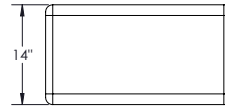

LIMA LOUNGER (2 SIZES)

LENTIL LOUNGER (2 SIZES)

PINTO PILLOW

Base Model No.	Description	Dimensions	Weight (lb)
58580	Indoor Lima Lounger - Small	46"W x 34"D x 26"H	25
58581	Indoor Lima Lounger - Large	64"W x 47"D x 36"H	65
58582	Indoor Lentil Round Lounger - Small	45"W x 45"D x 16"H	20
58583	Indoor Lentil Round Lounger - Large	72"W x 72"D x 22"H	65
58584	Indoor Pinto Pillow	44"W x 64"D x 15"H	25

SQUARE OTTOMAN

ROUND OTTOMAN

RECTANGLE OTTOMAN

CHANA LOUNGE CHAIR

FAVA LOUNGE CHAIR

Base Model No.	Description	Dimensions	Weight (lb)
58585	Outdoor Square Ottoman	17"W x 17"D x 17"H	5
58586	Outdoor Round Ottoman	21"W x 21"D x 17"H	5
58587	Outdoor Rectangle Ottoman	26"W x 18"D x 14"H	7
58588	Outdoor Chana Lounge Chair	36"W x 28"D x 30"H	8
58589	Outdoor Fava Lounge Chair	26"W x 36"D x 28"H	8