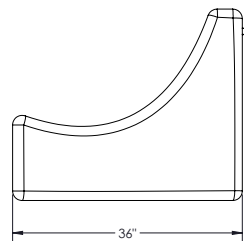

LIMA LOUNGER (2 SIZES)

LENTIL LOUNGER (2 SIZES)

PINTO PILLOW

Base Model No.	Description	Dimensions	Weight (lb)
58580	Indoor Lima Lounger - Small	46"W x 34"D x 26"H	25
58581	Indoor Lima Lounger - Large	64"W x 47"D x 36"H	65
58582	Indoor Lentil Round Lounger - Small	45"W x 45"D x 16"H	20
58583	Indoor Lentil Round Lounger - Large	72"W x 72"D x 22"H	65
58584	Indoor Pinto Pillow	44"W x 64"D x 15"H	25

SQUARE OTTOMAN

ROUND OTTOMAN

RECTANGLE OTTOMAN

CHANA LOUNGE CHAIR

FAVA LOUNGE CHAIR

Base Model No.	Description	Dimensions	Weight (lb)
58585	Outdoor Square Ottoman	17"W x 17"D x 17"H	5
58586	Outdoor Round Ottoman	21"W x 21"D x 17"H	5
58587	Outdoor Rectangle Ottoman	26"W x 18"D x 14"H	7
58588	Outdoor Chana Lounge Chair	36"W x 28"D x 30"H	8
58589	Outdoor Fava Lounge Chair	26"W x 36"D x 28"H	8