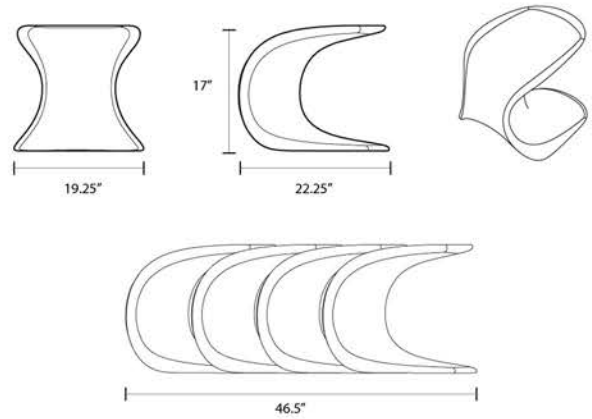

Drift

Session - Recovered Coastal Plastic

Item # 11501BX__: Drift

17" Seat Height, 16 lbs

Tenjam has made a giant leap forward in recycled materials and proven that Recovered Coastal Plastic (RCP) can be economically recovered, recycled, and turned into high performance products. RCP is plastic debris recovered from shorelines, waterways, and coastal communities where it's intercepted before entering the ocean. All Tenjam Session Series products include a varying percentage of RCP material in their construction. This is a hard plastic product suitable for indoor and outdoor environments. 100% recyclable. Certified for healthy indoor air quality.