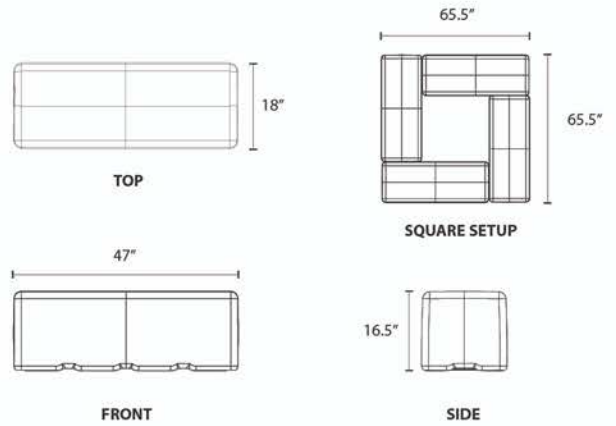

Dash

Session - Recovered Coastal Plastic

Item # 11601BX__: Dash Bench (straight design):
47" Length - 18" Width - 16.5" Seat Height, 39 lbs

Tenjam has made a giant leap forward in recycled materials and proven that Recovered Coastal Plastic (RCP) can be economically recovered, recycled, and turned into high performance products. RCP is plastic debris recovered from shorelines, waterways, and coastal communities where it's intercepted before entering the ocean. All Tenjam Session Series products include a varying percentage of RCP material in their construction. This is a hard plastic product suitable for indoor and outdoor environments. 100% recyclable. Certified for healthy indoor air quality.