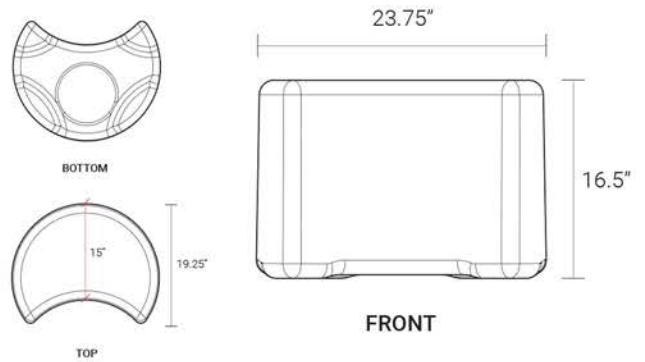

Session Crescent - Large Size

FIRM - Recovered Coastal Plastic

Two Sizes: Fit a wide range of people (ages 3 to adult.)

Item # 11401AX_: Session Crescent - Small Size

19.75" Diameter - 13.5" Seat Height, 10 lbs

Item # 11401BX_: Session Crescent - Large Size

23.75" Diameter - 16.5" Seat Height, 17 lbs

Tenjam has made a giant leap forward in recycled materials and proven that Recovered Coastal Plastic (RCP) can be economically recovered, recycled, and turned into high performance products. RCP is plastic debris recovered from shorelines, waterways, and coastal communities where it's intercepted before entering the ocean. All Tenjam Session Series products include a varying percentage of RCP material in their construction. This is a hard plastic product suitable for indoor and outdoor environments. 100% recyclable. Certified for healthy indoor air quality.

16.5" Seat Height

Session Series Standard Colors

			
Yellow	Orange	Red	Violet
Color Code: YE	Color Code: OR	Color Code: RD	Color Code: VI
			
Pure Green	Lime Green	Anthracite Gray	Medium Gray
Color Code: PG	Color Code: LM	Color Code: AG	Color Code: MG
			
Light Blue	Surf Blue	Medium Blue	Dark Blue
Color Code: LB	Color Code: SB	Color Code: MB	Color Code: DB
			
Cobblestone	Gray Granite	River Rock	
Color Code: CS	Color Code: GG	Color Code: RR	