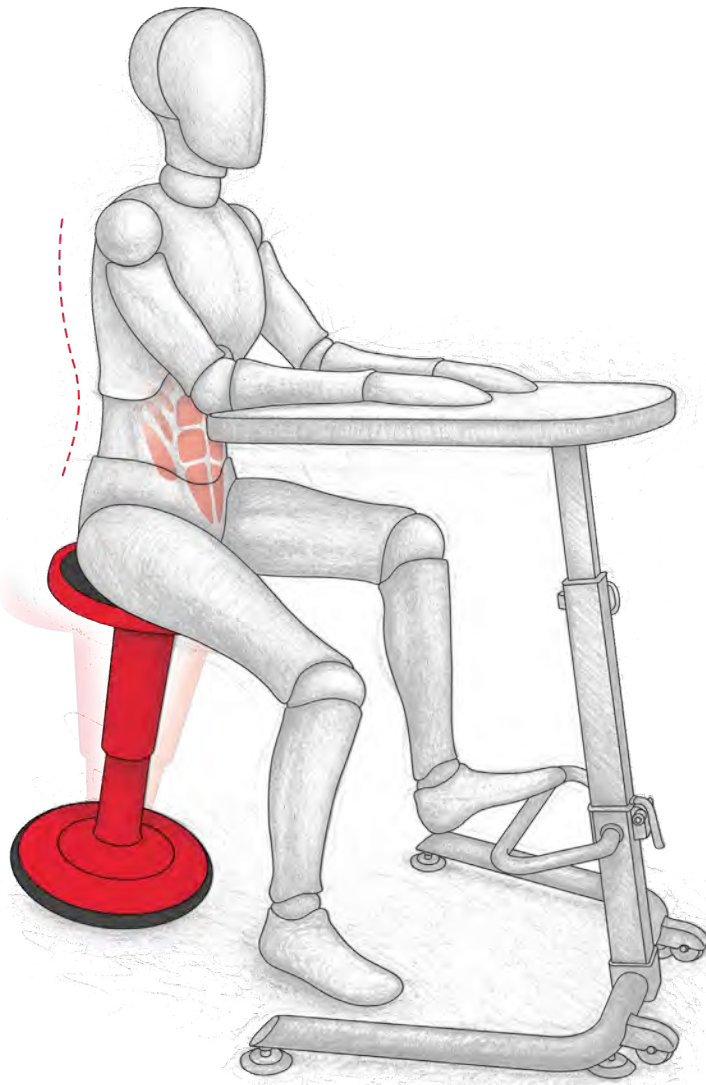

# HIERARCHY GROW STOOL®

Height Adjustable Wobble Stool

Bright addition to any active classroom.

Height adjustable with wobble action to encourage micro-movement.

MOORECO™

## HIERARCHY GROW STOOL®

- Adjustable and colorful stool will add fun and function to any environment. Colors coordinate with our line of Hierarchy products.
- Wobble action and swiveling seat encourage micro-movement to help bleed off excess energy. Helps promote improved upright posture and increased focus while working. Available in two sizes and nine colors.
- Shorter stool is height adjustable from 14" to 18", and taller stool adjusts from 17" to 24" to accommodate a variety of users.
- Comfortable and ergonomic stool made with durable and lightweight plastic.
- Available in non-swivel version (longer lead times and MOQ apply).
- SCS Indoor Advantage Gold Certified.
- Optional seat pad available to enhance comfort while promoting improved posture and increased focus. Snaps easily on to either size Grow Stool.

### HIERARCHY COLOR OPTIONS:

PART NO.	DESCRIPTION	DIMENSIONS	SHIP WT.
<b>PRODUCT</b>			
50960-XXXX	Short Stool (Specify Color)	14" - 18"H x 13"W x 13"D	11 lbs
50960N-XXXX	Short Stool - Non-Swiveling (Specify Color)	14" - 18"H x 13"W x 13"D	11 lbs
50970-XXXX	Tall Stool (Specify Color)	17" - 24"H x 13"W x 13"D	13 lbs
50970N-XXXX	Tall Stool - Non-Swiveling (Specify Color)	17" - 24"H x 13"W x 13"D	13 lbs
<b>OPTIONAL ACCESSORIES</b>			
59073*	Seat Pad	2.8"H x 14.5"W x 14.5"D	4 lbs