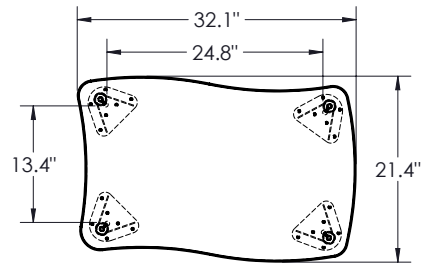

HEIGHT ADJUSTMENT:

Adjustment range is from 22"-32" in 1" increments for standard leg and 12"-18" for kids height leg. Two M6 x 15MM low profile socket head screws with an allen drive are used to tighten the leg at the chosen height.

Indoor Advantage Gold certified.

SHAPES DESK

RECTANGLE TABLE

CREATOR RECT TABLE

CREATOR RECT DESK

DIMENSIONS:

Base Model No.	Description	Height - Min. "	Height - Max. "	Overall Depth "	Overall Width "
70522	Shapes Desk with Black Legs	22" (12" Kids)	32" (18" Kids)	25.8"	32.2"
70523	Shapes Desk with Platinum Legs	22" (12" Kids)	32" (18" Kids)	25.8"	32.2"
70524	30x60 Porcelain Table with Black Legs	22" (12" Kids)	32" (18" Kids)	30"	60"
70525	30x60 Porcelain Table with Platinum Legs	22" (12" Kids)	32" (18" Kids)	30"	60"
70526	Creator Rectangle Porcelain Table with Black Legs	22" (12" Kids)	32" (18" Kids)	30.8"	59.6"
70527	Creator Rectangle Porcelain Table with Platinum Legs	22" (12" Kids)	32" (18" Kids)	30.8"	59.6"
70528	Creator Rectangle Porcelain Desk with Black Legs	22" (12" Kids)	32" (18" Kids)	21.4"	32.1"
70529	Creator Rectangle Porcelain Desk with Platinum Legs	22" (12" Kids)	32" (18" Kids)	21.4"	32.1"