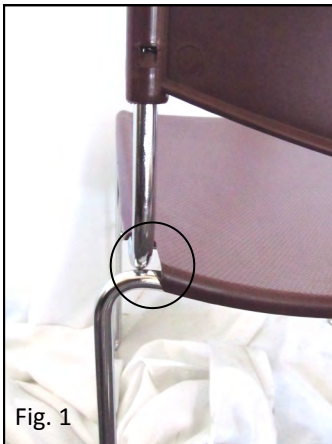

149 Entin Road
Clifton, New Jersey 07014
973.594.1100
973.594.1500 - Fax

CLIFTON NJ 07014
ONTARIO CA 91764
MEMPHIS TN 38106

BR85

BOOKRACK INSTALLATION

No tools needed

Installation:

1. Locate area between plastic seat pan and chair frame (Fig. 1) and secure rear bookrack hooks to frame. (Fig. 2)
2. Secure front bookrack hooks to cross brace of chair, starting with one side and then the other (Fig. 3). Gentle pressure in an inward motion may be required to secure second side.

Fig. 1

Fig. 3

Dear customer,

Thank you for your purchase. Although great care goes into the manufacturing and packaging of this product, mistakes are possible. If you encounter any missing parts or have difficulty with assembly, please call our customer service Toll Free at **1-800-261-4122** for immediate and courteous service.