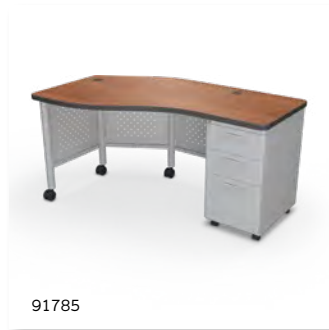

AVID MODULAR DESK SYSTEM

The most versatile desking system around.

Create the configuration that works for you.

91782

AVID MODULAR DESK SYSTEM

- The flexible and customizable design of the Avid Modular Desk System makes creating your ideal workspace a breeze.
- Available with four basic top sizes, HPL desktops (1-1/8" thick) are available in standard or custom laminates.
- Pedestals offer ample file and supply storage and include screw-on handles.
- Return desk option can be assembled as either right or left-handed depending on your needs.
- Add the pneumatic conference end for ergonomic conference space.
- Instructor desk option is ideal for classroom and other educational settings.
- Platinum base adds style to any space.
- SCS Indoor Advantage Gold Certified.

STANDARD LAMINATE OPTIONS:

EDGE BAND OPTIONS:

PART NO.	ITEM	DIMENSIONS	SHIP WT.
PRODUCT			
91774-XXXX-XX	6030 Single Pedestal Desk	29.8"H x 60"W x 30"D	195 lbs
91775-XXXX-XX	6024 Single Pedestal Desk	29.8"H x 60"W x 24"D	180 lbs
91776-XXXX-XX	7230 Single Pedestal Desk	29.8"H x 72"W x 30"D	210 lbs
91777-XXXX-XX	7224 Single Pedestal Desk	29.8"H x 72"W x 24"D	195 lbs
91778-XXXX-XX	6030 Double Pedestal Desk	29.8"H x 60"W x 30"D	265 lbs
91779-XXXX-XX	6024 Double Pedestal Desk	29.8"H x 60"W x 24"D	250 lbs
91780-XXXX-XX	7230 Double Pedestal Desk	29.8"H x 72"W x 30"D	280 lbs
91781-XXXX-XX	7224 Double Pedestal Desk	29.8"H x 72"W x 24"D	265 lbs
91782-XXXX-XX	Return Desk	29.8"H x 72"W x 80"D	360 lbs
91783-XXXX-XX	Pneumatic Conference End	26.5"-42.3"H x 29.3"W x 35.7"D	55 lbs
91784-XXXX-XX	Pedestal with Top	29.8"H x 24"W x 18"D	105 lbs
91785-XXXX-XX	Instructor Desk Right	29.8"H x 60"W x 36.3"D	150 lbs
91786-XXXX-XX	Instructor Desk Left	29.8"H x 60"W x 36.3"D	150 lbs