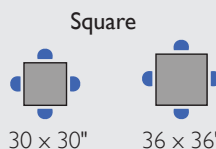

BOOST SERIES

CAFÉ TABLES

Perk up media center or student lounge

Appealing café tables create coffee shop ambiance for connecting, collaborating or chilling.

Available in 4 Height Options

Shapes

*Shown with Power Port