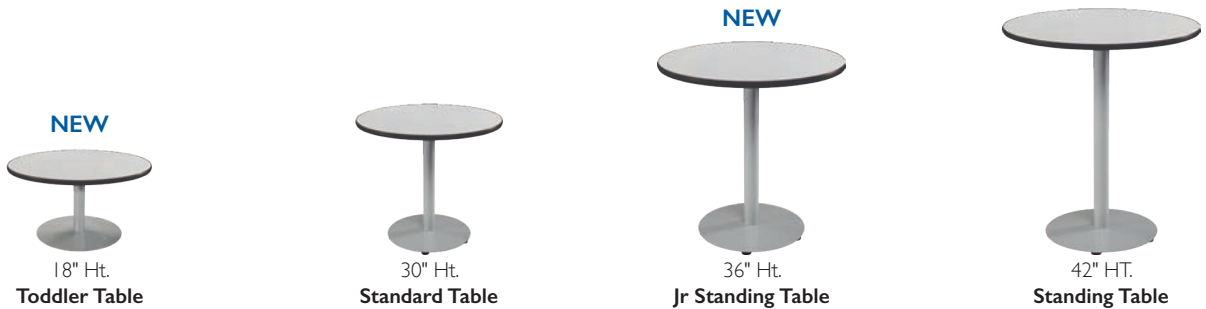

## CAFÉ TABLES

CFJ-36R - 36" Round Jr Standing Ht. Table\*  
Z424G - Zed Café Stools

**Perk up media center or student lounge**

Appealing café tables create coffee shop ambiance for connecting, collaborating or chilling.

36" Oval Toddler Ht. Table  
8104 - (4) Pebble Mod®

CFT-36R - 36" Round Toddler Ht. Table  
8100 - (4) Round Mod®

### Available in 4 Height Options