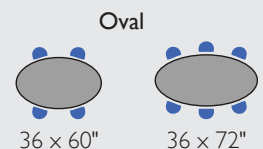

BOOST SERIES

CAFÉ TABLES

Perk up media center or student lounge

Appealing café tables create coffee shop ambiance for connecting, collaborating or chilling.

Available in 4 Height Options

Shapes

*Shown with Power Port