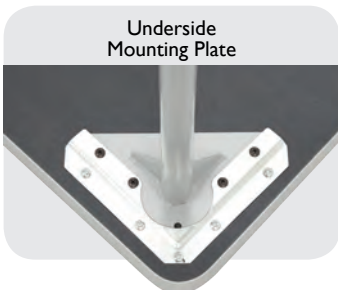

CLASSROOM TABLE

Activity Series – Group-Study and Activity Table

AL-2448 - Rectangular Activity Table
(Shown with standard laminate Driftwood)

CONSTRUCTION

Made with 1 1/8" - thick fiberboard core and a high-pressure laminate top. Includes heavy-gauge steel legs with underside mounting brackets.

FLEXIBILITY

Powder-coated legs with chrome-plated inserts adjust in 1" increments to heights from 22" to 29" (toddler height 17" to 22") with two self-locking screws for safety.

EDGE BANDING

Whether selecting the standard black or gray edge banding, or choosing from the Educational Edge colors, the 3/4" bullnose resists chipping for years of use.