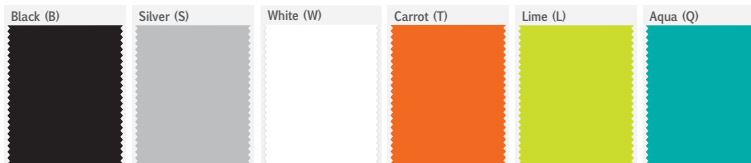

SIZE OPTIONS

- Widths: 48" - 60" - 72"
- Depths: 36" - 42" - 48"
- Heights: 30" - 36"

FRAME COLOR OPTIONS

- B: Black
- L: Lime
- Q: Aqua
- S: Silver
- T: Carrot
- W: White

CASTER & GLIDE OPTIONS

- C: 4" Industrial Caster
- D: 4" Designer Caster
- G: Leveling Glide

TOP OPTIONS

- 4: 3/4" Phenolic
- 5: 1-3/4" Natural Butcher Block
- 7: 1-1/2" ShopTop®
- W: 1-3/4" Walnut Butcher Block
- C: ChemGuard
- E: 1" Epoxy
- LA: 1-1/4" Almond Laminate*
- LB: 1-1/4" Black Laminate*
- LC: 1-1/4" Charcoal Laminate*
- LW: 1-1/4" White Laminate*

* EDGE BANDING OPTIONS FOR LAMINATE TOPS

(Must specify edge banding if laminate top is a different color)

- A: Almond
- B: Black
- C: Charcoal
- L: Lime
- Q: Aqua
- P: Peacock
- R: Red
- T: Carrot
- Y: Royal
- W: White

ALL TOP OPTIONS

PLASTIC LAMINATE

**PLASTIC LAMINATE
EDGE BANDING
OPTIONS**

**POWDER-COATED
FRAME OPTIONS**

AFT603630SLCLC

- Width: 60"
- Depth: 36"
- Height: 30"
- Frame Color: Silver (S)
- Top Laminate Color: Charcoal
- Edge Laminate Color: Lime
- Casters: Industrial