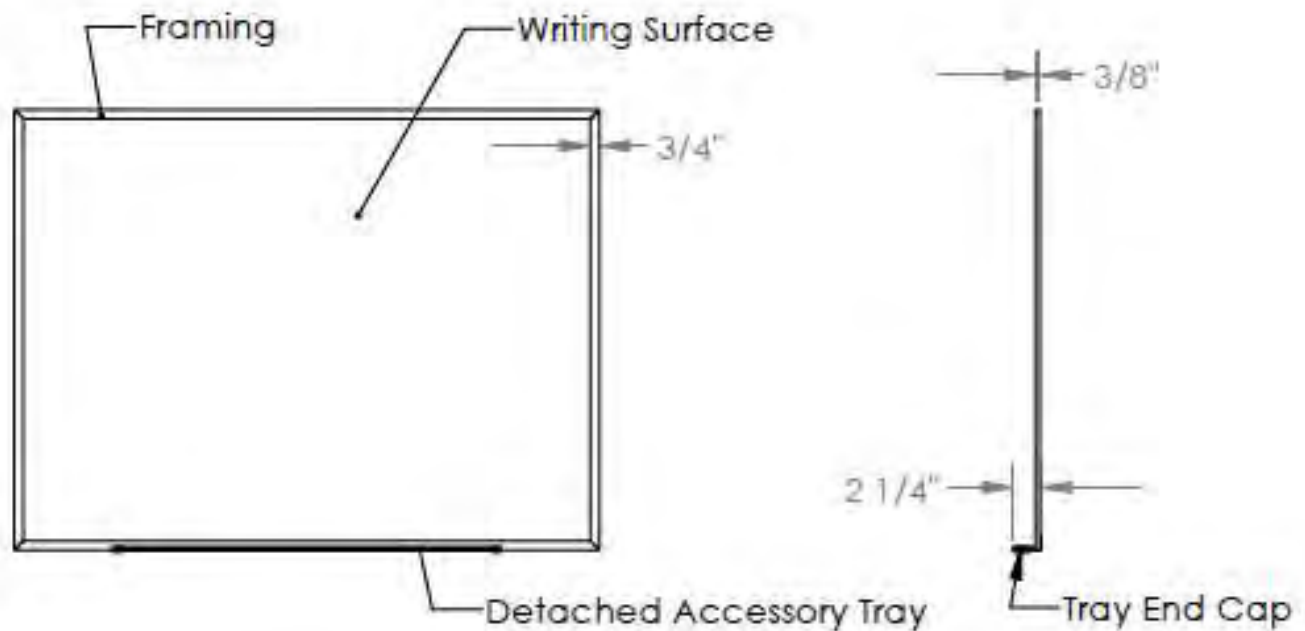

Ghent Graphics Non-Magnetic Whiteboards

Product Specifications

Materials:

- Framing and Detached Accessory Tray: Satin anodized aluminum extrusion
- Writing surface: 6 mil thick coating applied to 1/4" thick hardboard
- Detached Accessory Tray End Caps: Gray thermoplastic

Features:

- Board hangers are included
- A black dry erase marker with marker clip is included with each board
- Available in standard and custom sizes up to 4'H x 8'W
- This board is guaranteed for 10 years