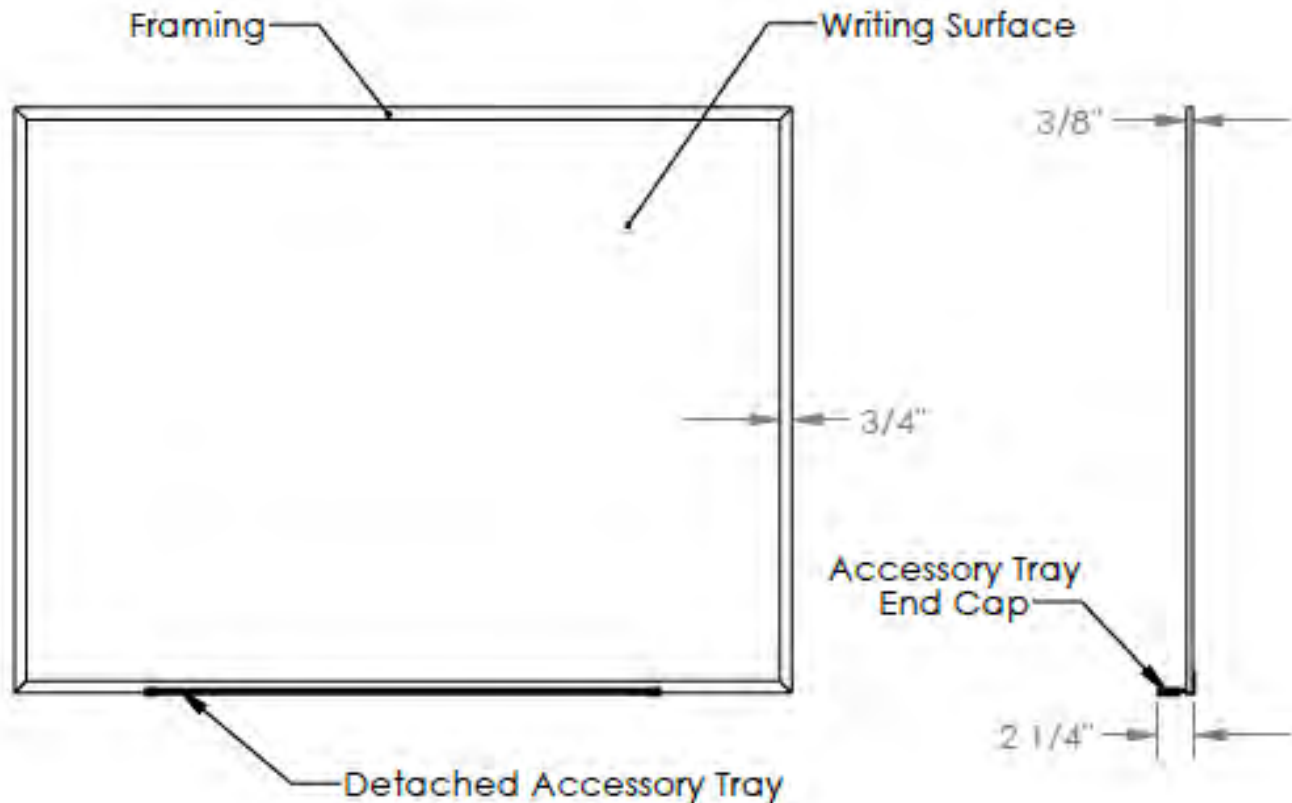

Ghent Graphics Magnetic Whiteboards

Product Specifications

Materials:

- Framing and Detached Accessory Tray: Satin anodized aluminum extrusion
- Writing surface: 6 mil thick coated 22 gauge steel sheet, laminated to 1/4" thick hardboard with an aluminum plated polyester film backing
- Detached Accessory Tray End Caps: Gray thermoplastic

Features:

- Board hangers are included
- A black dry erase marker with marker clip is included with each board
- Available in standard and custom sizes up to 4'H x 8'W
- This board is guaranteed for 10 years

Notes:

- Wall mounting fasteners are not included
- Indoor use only
- Detachable accessory tray is optional