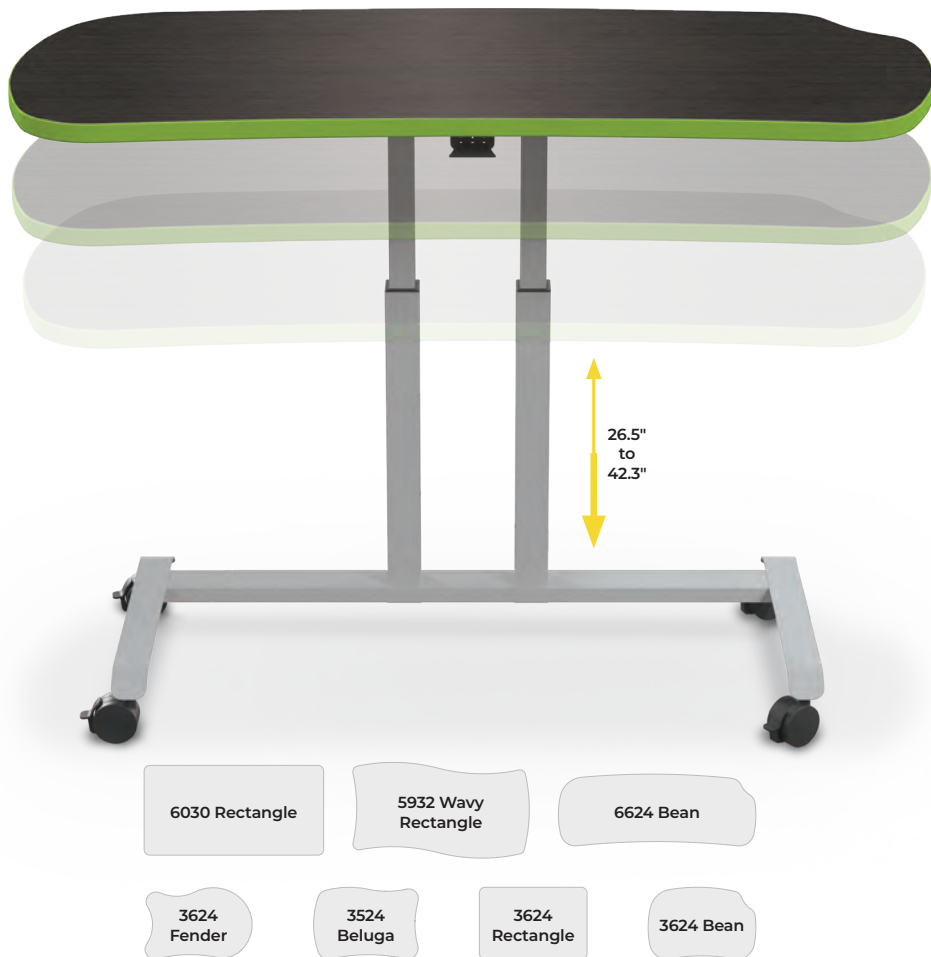

HIERARCHY GROW & ROLL

Tables & Desks

Students change, so our desks do too.

Multiple shapes and sizes with a height adjustable frame.

Q10 LAMINATE OPTIONS (WITH BLACK EDGEBAND):

HIERARCHY GROW & ROLL TABLES AND DESKS

- With a sleek design, new Hierarchy Grow & Roll tables and desks easily height adjust with the touch of the finger to accommodate users of all sizes and ages.
- Available in fun and functional new table top designs. Choose from bean, beluga, fender by MooreCo, and rectangle. Tables seat two students comfortably, while desks fit one.
- All versions are height adjustable from 26.5" to 42.3" with one handle adjustment, making it easy on the student to adjust the height to their own comfort level.
- Powder-coated steel base in platinum features four casters (two locking). Table bases feature dual pneumatic lift columns, while desks feature single pneumatic lift column.
- Optional modesty panels available to add style and privacy. Comes in two sizes. Perforated platinum powder coated steel finish coordinates with virtually any environment.

PART NO.	ITEM	DIMENSIONS	SHIP WT.
PRODUCT			
59041-A-XXXX-XX	Hierarchy Grow & Roll Table – 6030 Rectangle	26.5" – 42.3"H x 60"W x 30"D	94 lbs
59041-B-XXXX-XX	Hierarchy Grow & Roll Table – 5932 Wavy Rectangle	26.5" – 42.3"H x 59"W x 32"D	94 lbs
59041-C-XXXX-XX	Hierarchy Grow & Roll Table – 6624 Bean	26.5" – 42.3"H x 66"W x 24"D	94 lbs
59040-A-XXXX-XX	Hierarchy Grow & Roll Desk – 3624 Fender by MooreCo	26.5" – 42.3"H x 36"W x 24"D	94 lbs
59040-B-XXXX-XX	Hierarchy Grow & Roll Desk – 3524 Beluga	26.5" – 42.3"H x 35"W x 24"D	54 lbs
59040-C-XXXX-XX	Hierarchy Grow & Roll Desk – 3624 Rectangle	26.5" – 42.3"H x 36"W x 24"D	54 lbs
59040-D-XXXX-XX	Hierarchy Grow & Roll Desk – 3624 Bean	26.5" – 42.3"H x 36"W x 24"D	54 lbs
OPTIONAL ACCESSORIES			
66285	Hierarchy Grow & Roll Modesty Panel (Large)	12"H x 54"W x 1.4"D	9 lbs
66284	Hierarchy Grow & Roll Modesty Panel (Small)	12"H x 29"W x 1.4"D	5 lbs