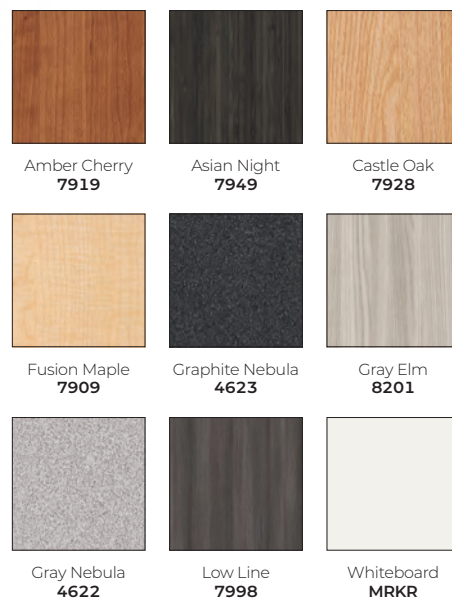

HIERARCHY GROW & ROLL

Tables & Desks

Students change, so our desks do too.

Multiple shapes and sizes with a height adjustable frame.

Q10 LAMINATE OPTIONS (WITH BLACK EDGEBAND):

HIERARCHY GROW & ROLL TABLES AND DESKS

- With a sleek design, new Hierarchy Grow & Roll tables and desks easily height adjust with the touch of the finger to accommodate users of all sizes and ages.
- Available in fun and functional new table top designs. Choose from bean, beluga, fender by MooreCo, and rectangle. Tables seat two students comfortably, while desks fit one.
- All versions are height adjustable from 26.5" to 42.3" with one handle adjustment, making it easy on the student to adjust the height to their own comfort level.
- Powder-coated steel base in platinum features four casters (two locking). Table bases feature dual pneumatic lift columns, while desks feature single pneumatic lift column.
- Optional modesty panels available to add style and privacy. Comes in two sizes. Perforated platinum powder coated steel finish coordinates with virtually any environment.

PART NO.	ITEM	DIMENSIONS	SHIP WT.
PRODUCT			
59041-A-XXXX-XX	Hierarchy Grow & Roll Table – 6030 Rectangle	26.5" – 42.3"H x 60"W x 30"D	94 lbs
59041-B-XXXX-XX	Hierarchy Grow & Roll Table – 5932 Wavy Rectangle	26.5" – 42.3"H x 59"W x 32"D	94 lbs
59041-C-XXXX-XX	Hierarchy Grow & Roll Table – 6624 Bean	26.5" – 42.3"H x 66"W x 24"D	94 lbs
59040-A-XXXX-XX	Hierarchy Grow & Roll Desk – 3624 Fender by MooreCo	26.5" – 42.3"H x 36"W x 24"D	94 lbs
59040-B-XXXX-XX	Hierarchy Grow & Roll Desk – 3524 Beluga	26.5" – 42.3"H x 35"W x 24"D	54 lbs
59040-C-XXXX-XX	Hierarchy Grow & Roll Desk – 3624 Rectangle	26.5" – 42.3"H x 36"W x 24"D	54 lbs
59040-D-XXXX-XX	Hierarchy Grow & Roll Desk – 3624 Bean	26.5" – 42.3"H x 36"W x 24"D	54 lbs
OPTIONAL ACCESSORIES			
66285	Hierarchy Grow & Roll Modesty Panel (Large)	12"H x 54"W x 1.4"D	9 lbs
66284	Hierarchy Grow & Roll Modesty Panel (Small)	12"H x 29"W x 1.4"D	5 lbs