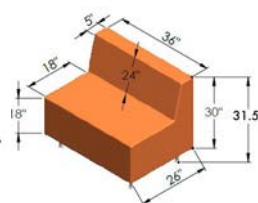

NEW

Soft Seating Stools

Features

- Cushiony soft, the Mod Series offers a welcome upgrade from traditional chairs. 6 antibacterial Momentum Textiles options in endless colors are water- and pen-resistant.
- Available in multiple shapes and sizes in high density foam to encourage relaxed attentiveness.
- Seat: Polyurethane foam core with 1/2" plywood base. Available in 14" and 18" in height.
- Textiles: Three different grade options available: Grade 1 - Vinyl, Grade 2 - Crypton, and Grade 3 - Silica.
- Heavy plywood base makes the mods virtually un-tippable.
- Mods work individually or form limitless configurations. Create a haven of comfort and style with these soft seating options.

3/4 Back

Coming Soon: 10 New Series from Momentum!

FIFTEEN YEAR
WARRANTY