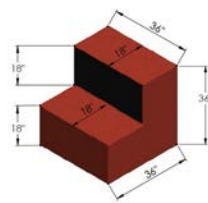

NEW

Soft Seating Stools

Features

- Cushiony soft, the Mod Series offers a welcome upgrade from traditional chairs. 6 antibacterial Momentum Textiles options in endless colors are water- and pen-resistant.
- Available in multiple shapes and sizes in high density foam to encourage relaxed attentiveness.
- Seat: Polyurethane foam core with 1/2" plywood base. Available in 14" and 18" in height.
- Textiles: Three different grade options available: Grade 1 - Vinyl, Grade 2 - Crypton, and Grade 3 - Silica.
- Heavy plywood base makes the mods virtually un-tippable.
- Mods work individually or form limitless configurations. Create a haven of comfort and style with these soft seating options.

2 Step

Coming Soon: 10 New Series from Momentum!

FIFTEEN YEAR
WARRANTY