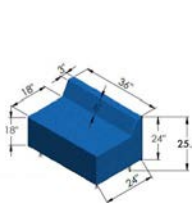

NEW

Soft Seating Stools

Features

- Cushiony soft, the Mod Series offers a welcome upgrade from traditional chairs. 6 antibacterial Momentum Textiles options in endless colors are water- and pen-resistant.
- Available in multiple shapes and sizes in high density foam to encourage relaxed attentiveness.
- Seat: Polyurethane foam core with 1/2" plywood base. Available in 14" and 18" in height.
- Textiles: Three different grade options available: Grade 1 - Vinyl, Grade 2 - Crypton, and Grade 3 - Silica.
- Heavy plywood base makes the mods virtually un-tippable.
- Mods work individually or form limitless configurations. Create a haven of comfort and style with these soft seating options.

1/4 Back

Coming Soon: 10 New Series from Momentum!

FIFTEEN YEAR
WARRANTY