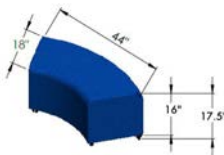

Soft Seating

Mod Series Features

- Cushiony soft, the Mod Series offers a welcome upgrade from traditional chairs. 6 antibacterial Momentum Textiles options in endless colors are water- and pen-resistant.
- Available in multiple shapes and sizes in high density foam to encourage relaxed attentiveness.
- Seat: Polyurethane foam core with 1/2" plywood base. Available in 14" and 18" in height.

- Textiles: Three different grade options available: Grade 1 - Vinyl, Grade 2 - Crypton, and Grade 3 - Silica.
- Casters: Five 1 1/2" twin wheel casters.
- Heavy plywood base makes the mods virtually un-tippable.
- Mods work individually or form limitless configurations. Create a haven of comfort and style with these soft seating options.

Arc 6 Mod

Coming Soon: 10 New Series from Momentum!

Sushi Table Features

A modern flexible seating solution for classrooms, libraries and media centers, the Sushi Table is height adjustable 12-16" and can be paired with 4 Pebble Mods. Create an ideal work space for students working together in a group, doing research, taking notes, or studying. Sushi height is available for all Hercules shapes.

Example: HL-SUS- 48CLVR

**FIFTEEN YEAR
WARRANTY**