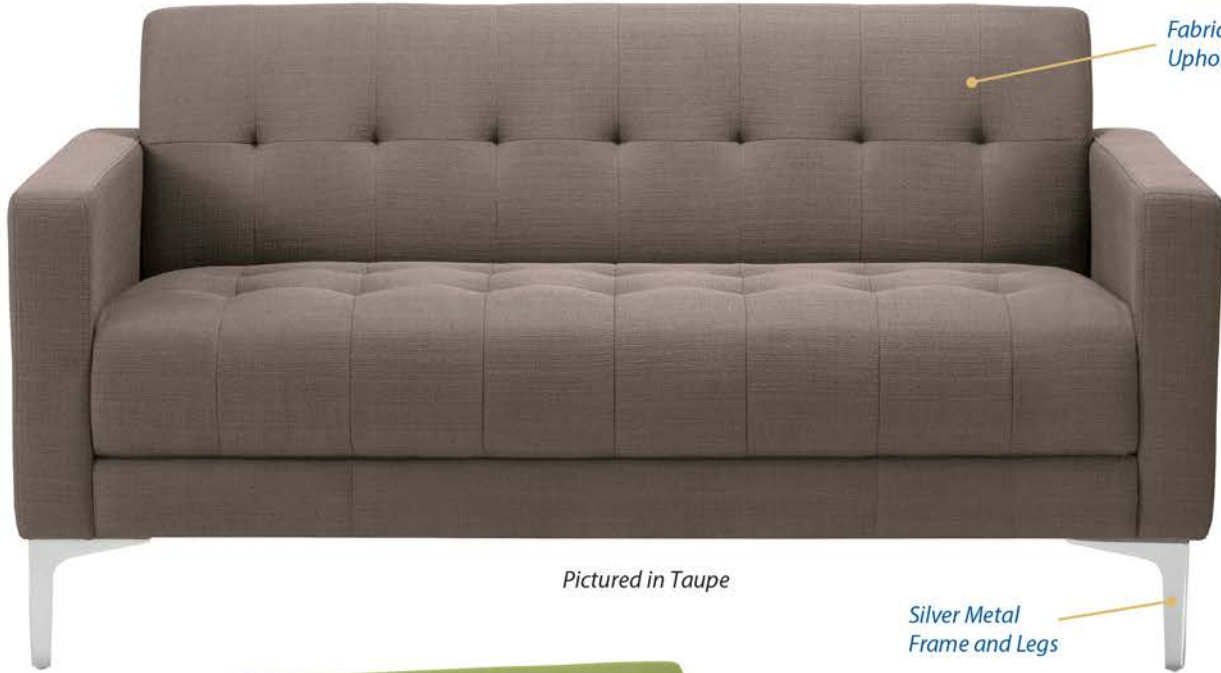

Emery Sofa

MODEL NO. 9074

Fabric Upholstery

Pictured in Taupe

Silver Metal Frame and Legs

Pictured in Kashmir Green

DESCRIPTION

- Button Tufted Seat, Back & Outside Arms
- Premium quality material
- Robustness and longevity
- Comfortable seating
- Perfect dimensions
- Affordable Prices
- Non-Toxic
- Weight Capacity: 375
- Product Weight (LBS): 77.88

DIMENSIONS

Overall: 66"W x 30¾"D x 32¼"H
 Seat: 56¾"W x 20¼"D x 20"H
 Leg Height: 6"

CHAIR ARM/BASE

Arm Height (Top to Bottom): 25¼"
 Arm Width: 4¾"

SHIPPING DETAILS

Carton Length: 66⅝"
 Carton Depth: 30⅝"
 Carton Height: 20⅞"
 Carton Weight (LBS): 97.88