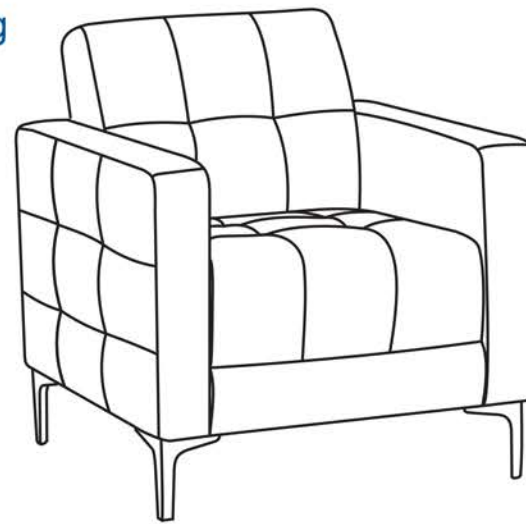

MODEL: 9071, 9074
EMERY CLUB CHAIR, EMERY SOFA

NAME	PART	QTY
1. Sofa Body		1
2. Sofa Back		1
3. Leg		4
4. Screw		12
5. Allen Wrench		1

Assembling

STEP1

STEP2
