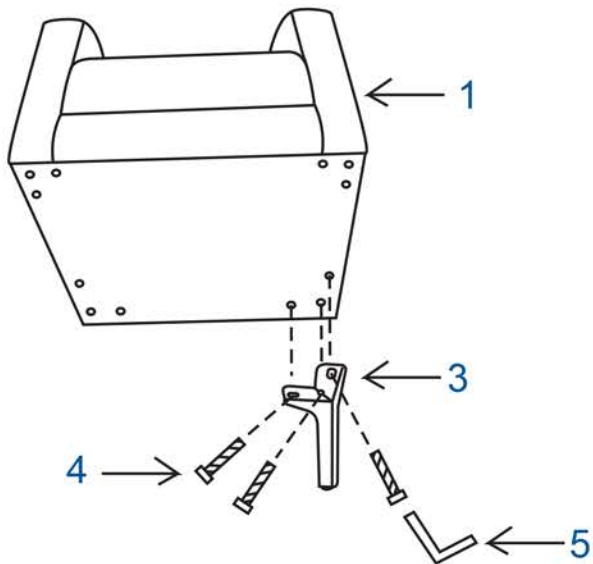

MODEL: 9071, 9074
EMERY CLUB CHAIR, EMERY SOFA

NAME	PART	QTY
1. Sofa Body		1
2. Sofa Back		1
3. Leg		4
4. Screw		12
5. Allen Wrench		1

Assembling

STEP1

STEP2
