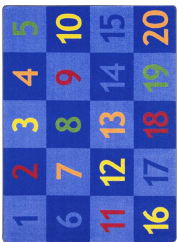

Product Details

Collection:	Kid Essentials®
Fiber:	100% STAINMASTER® Nylon
Product Type:	Area Rugs
Backing:	Softflex®
Country of Origin:	USA
Additional Options:	5'4" x 7'8" Rectangle 7'8" x 10'9" Rectangle 10'9" x 13'2" Rectangle

Colors

Specifications are subject to normal manufacturing tolerances. Sizes are approximate and actual carpet color may vary.