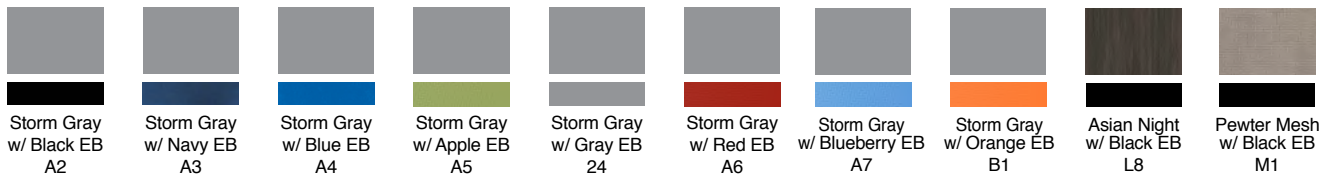

LAMINATE / EDGE BAND COLOR COMBINATION OPTIONS

Model	Description	Dimensions	Wt.	F.C.
39-11002-0-xx*M	12 trays / No Doors	28.25"W x 33"H x 21"D	99 lbs.	150
39-11002-4-xx*M	12 trays / with Doors	28.75"W x 33"H x 21.25"D	115 lbs.	150
39-11003-0-xx*M	18 trays / No Doors	41.25"W x 33"H x 21"D	158 lbs.	150
39-11003-4-xx*M	18 trays / with Doors	41.75"W x 33"H x 21.25"D	180 lbs.	150

Accessories				
Model	Description	Dimensions	Wt.	F.C.
98-1011	3" Storage Tray	12.25"W x 3"H x 16.75"D	1.5 lbs.	150
98-1012	6" Storage Tray	12.25"W x 6"H x 16.75"D	2 lbs.	150
98-1013	Tray Mount Kit	1.5"W x 3.125"H x 17"D	4.25 lbs.	70

*In place of "xx" use 2-digit color code from color chart for desired laminate/edgeband combination.