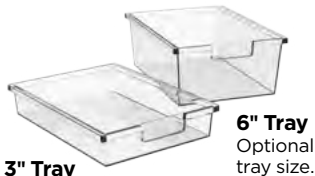

## FEATURES

- High impact polystyrene trays and guides
- ABS plastic top with recessed storage and tray holder
- 3/4" thick particleboard substrate with thermally-fused laminate surface on both sides
- 3/4" white White Dry Erase back
- 3mm PVC edge banding
- Steel frame support tubes with caster mounts
- 3" black heavy duty locking casters
- UL GREENGUARD GOLD Certified

## Units with Doors feature

- 5 knuckle institutional hinges
- Color-matched hardened plastic door handles
- Keyed door lock

**3" Tray**  
Comes standard with Makerspace Cart.

**6" Tray**  
Optional tray size.