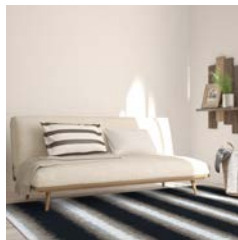

Specifications are subject to normal manufacturing tolerances. Sizes are approximate and actual carpet color may vary.