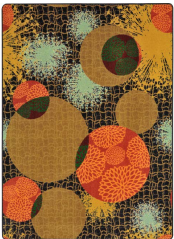

This eye-catching rug design combines contemporary styling with striking accents of gold, pumpkin, and sage to create a chic, bohemian area rug that will lift spirits and brighten any room.

## Product Details

<b>Collection:</b>	First Take™
<b>Fiber:</b>	100% STAINMASTER Nylon
<b>Product Type:</b>	Area Rugs
<b>Backing:</b>	SoftFlex®
<b>Country of Origin:</b>	USA

### Additional Options:

- 3'10" x 5'4" Rectangle
- 5'4" x 7'8" Rectangle
- 7'8" x 10'9" Rectangle
- 10'9" x 13'2" Rectangle

## Colors

01 Autumn

Specifications are subject to normal manufacturing tolerances. Sizes are approximate and actual carpet color may vary.