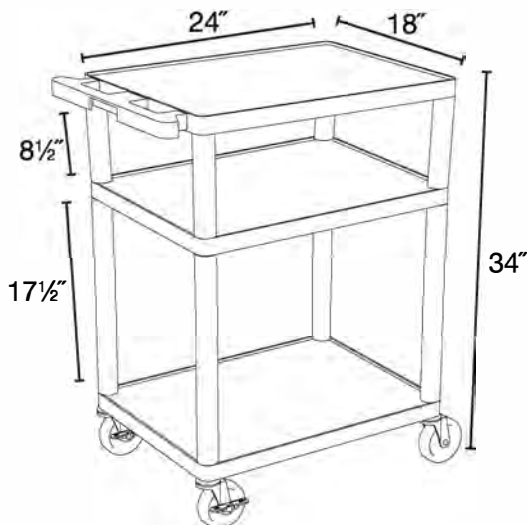

## Heavy Duty A/V Cart

**LE34-B**  
24"W x 18"D x 34"H

**LE34C-B**  
24"W x 18"D x 34"H

**MADE IN  
USA**

- Multipurpose utility cart perfect for use with audio/video equipment and more
- Measures 24"W x 18"D x 34"H
- .25" retaining lip borders flat shelves to ensure minimal sliding
- Includes locking cabinet made from 20-gauge steel with powder coat paint finish, full piano door hinges with a set of two keys
- Cabinet inner dimensions measure 23<sup>1</sup>/<sub>4</sub>" W x 16<sup>3</sup>/<sub>4</sub>" D x 18" H
- Ergonomic push handle molded into the top shelf for optimum comfort
- Four 4" Heavy-Duty non-marring casters, two with locking brake, for mobility and stability
- Molded plastic shelves and legs won't stain, scratch, dent or rust
- Three-outlet surge suppressing 15" cord, grip strips, wire clips and grommet hole
- Maximum weight capacity of 400lbs (evenly distributed)