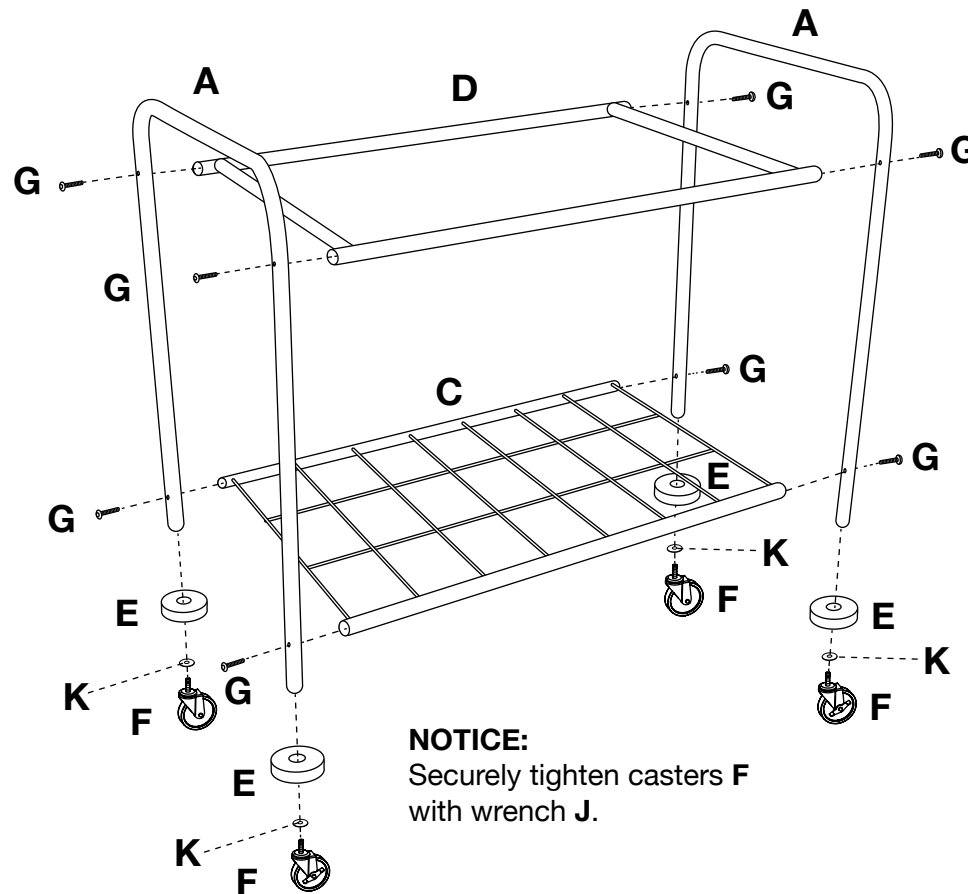

Parts List

Tools Included

1

NOTICE:
Securely tighten casters **F**
with wrench **J**.

2

Once your Laundry cart frame is complete, loop laundry bag **B** over frame **D** and fasten the bag using the hook and loop fasteners.