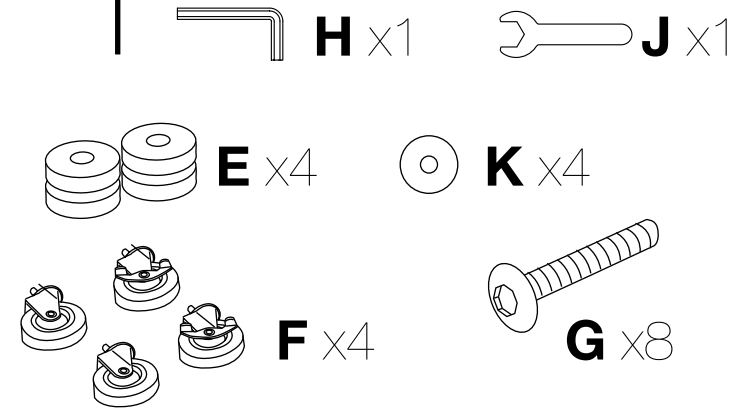

Parts List

Tools Included

1

NOTICE:
Securely tighten casters **F**
with wrench **J**.

2

Once your Laundry cart frame is complete, loop laundry bag **B** over frame **D** and fasten the bag using the hook and loop fasteners.