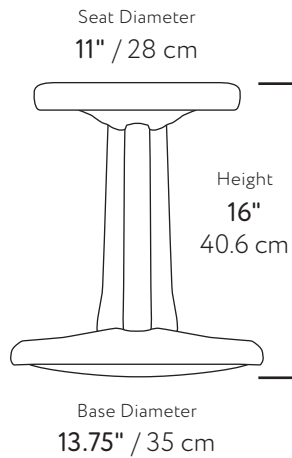

Kore™ Junior Wobble Chair (16")

The Junior Wobble Chair means your kids don't have to sit still.

OVER 300,000
Kore™ Wobble Chairs
sold to schools and
libraries across the USA

Ergonomically designed, the Kore™ Wobble Chair transforms the conventional boring seat into a playground for your child's imagination. The innovative Kore™ Wobble Chair encourages active sitting and allows one's knees, hips and back to find comfortable and ever-changing positions.

Specifications

Seat

Diameter 11"

Base

Diameter 13.75"

Material

Durable and recyclable HDPE #2 plastic

Max load weight

275 Lbs (124 kg)

Item weight

3.9 Lbs (1.8 kg)

Carton weight

4.3 Lbs (2.0 kg)

Carton dimensions

18.1 x 14.0 x 5.3 in
(46 x 36 x 13 cm)

Award-winning Kids Active Chairs