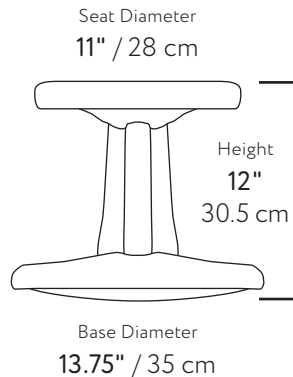

Kore™ Pre-School Wobble Chair (12")

The Pre-School Wobble Chair means your kids don't have to sit still.

OVER 300,000
Kore™ Wobble Chairs
sold to schools and
libraries across the USA

Ergonomically designed, the Kore™ Wobble Chair transforms the conventional boring seat into a playground for your child's imagination. The innovative Kore™ Wobble Chair encourages active sitting and allows one's knees, hips and back to find comfortable and ever-changing positions.

- Homework, reading, drawing, eating and video or board games are no longer sedentary activities.
- Ideal for children of all ages, sizes and heights.
- Provides an outlet for all high-energy children.
- Perfect design for special needs students with ADD, ADHD, and autism. The Kore™ Wobble Chair has proven to increase secondary focus in the classroom.
- Patented anti-roll safety ring on base prevents tip-overs and falls.
- Gentle-rounded, stable base moves with child and rests naturally upright.
- Patented textured design on seat and base to prevent slips; no rubberized bottoms because it holds dirt that causes scratches and scuffles to school floors.
- Friction grips to easily assemble or disassemble; also saves storage space when not in use or for shipping.
- Proudly manufactured, assembled, and packaged in the USA.
- Kore™ Wobble Chairs are available in all 50 states, Canada and Europe.
- Kore™ offers a limited LIFETIME WARRANTY on kids plastic wobble chairs.

Specifications

Seat

Diameter 11"

Base

Diameter 13.75"

Material

Durable and recyclable HDPE #2 plastic

Max load weight

275 Lbs (124 kg)

Item weight

3.8 Lbs (1.7 kg)

Carton weight

4.1 Lbs (1.9 kg)

Carton dimensions

16.3 x 14.8 x 5.3 in
(41 x 38 x 13 cm)

Award-winning Kids Active Chairs