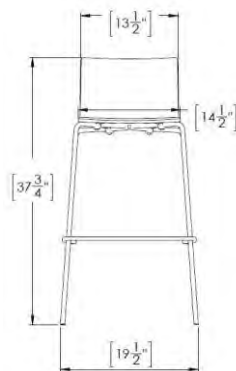

Stacking

- 4 leg stacks up to 8 chairs. Sled base stacks up to 8 chairs.

Weight Capacity

- 300 lbs.

Product & Shipping Dimensions/Weight

Product – 1 chair	4 Leg	Sled Base
Weight (lbs)	10 lbs	16 lbs
Total Chair Height	32 ¾"	33 ¾"
Chair Depth at Base	19 ½"	21 ¼"
Chair Depth at Top	21 ½"	21 ½"
Chair Width at Base	20 ¼"	20 ¼"
Chair Width at Top	12 ½"	12 ½"
Seat Width	15 ¼"	15 ¼"
Seat Height	16 ¼"	17 ¼"
Seat Depth	-	-
Shipping – 2 chairs		
Weight (lbs)	26 lbs	38 lbs
Dimensions	39" H x 25" W x 25" L	39" H x 25" W x 25" L

Stacking

- 4 leg stool – no stacking. Sled base stool stacks up to 5.

Weight Capacity

- 300 lbs.

Product & Shipping Dimensions/Weight

Product – 1 chair	4 Leg	Sled Base
Weight (lbs)	10 lbs	17 lbs
Total Chair Height	37 ¾"	38 ¾"
Chair Depth at Base	18 ½"	19 ¼"
Chair Depth at Top	19 ½"	19 ½"
Chair Width at Base	19 ½"	19 ¾"
Chair Width at Top	13 ½"	13 ½"
Seat Width	14 ½"	14 ½"
Seat Height	28 ½"	19 ½"
Seat Depth	-	-
Shipping – 2 chairs		
Weight (lbs)	27 lbs	39 lbs
Dimensions	47"H x 22.5"W x 22"L	47"H x 22.5"W x 22"L

Stacking

- 4 leg stool – no stacking. Sled base stool stacks up to 5.

Weight Capacity

- 300 lbs.

Product & Shipping Dimensions/Weight

Product – 1 chair	4 Leg	Sled Base
Weight (lbs)	13 lbs	20 lbs
Total Chair Height	28 ½"	29 ½"
Chair Depth at Base	18 ½"	19 ¼"
Chair Depth at Top	18 ¾"	18 ¾"
Chair Width at Base	19 ½"	19 ¾"
Chair Width at Top	13 ½"	13 ½"
Seat Width	14 ½"	14 ½"
Seat Height	28 ½"	19 ½"
Seat Depth	-	-
Shipping – 2 chairs		
Weight (lbs)	27 lbs	39 lbs
Dimensions	44"H x 22.5"W x 22"L	44"H x 22.5"W x 22"L