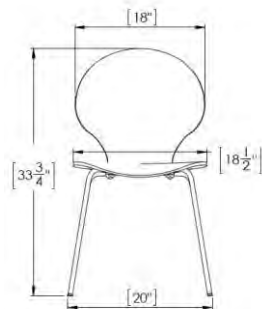

Stacking

- 4 leg stacks up to 8 chairs. Sled base stacks up to 8 chairs.

Weight Capacity

- 300 lbs.

Product & Shipping Dimensions/Weight

Product – 1 chair	4 Leg	Sled Base
Weight (lbs)	10 lbs	16 lbs
Total Chair Height	32 ¾"	33 ¾"
Chair Depth at Base	19 ½"	21 ¼"
Chair Depth at Top	21 ½"	21 ½"
Chair Width at Base	20 ¼"	20 ¼"
Chair Width at Top	12 ½"	12 ½"
Seat Width	15 ¼"	15 ¼"
Seat Height	16 ¼"	17 ¼"
Seat Depth	-	-
Shipping – 2 chairs		
Weight (lbs)	25 lbs	37 lbs
Dimensions	39" H x 25" W x 25" L	39" H x 25" W x 25" L

Stacking

- 4 leg stacks up to 8 chairs. Sled base stacks up to 8 chairs.

Weight Capacity

- 300 lbs.

Product & Shipping Dimensions/Weight

Product – 1 chair	4 Leg	Sled Base
Weight (lbs)	11 lbs	17 lbs
Total Chair Height	33 ¾"	34 ¼"
Chair Depth at Base	20"	21 ¼"
Chair Depth at Top	22 ¼"	22 ¼"
Chair Width at Base	20"	20 ¼"
Chair Width at Top	18"	18"
Seat Width	18 ½"	18 ½"
Seat Height	17 ¾"	18 ¾"
Seat Depth	-	
Shipping – 2 chairs		
Weight (lbs)	27 lbs	32 lbs
Dimensions	39" H x 25" W x 25" L	39" H x 25" W x 25" L

Stacking

- 4 leg stacks up to 8 chairs. Sled base stacks up to 8 chairs.

Weight Capacity

- 300 lbs.

Product & Shipping Dimensions/Weight

Product – 1 chair	4 Leg	Sled Base
Weight (lbs)	10 lbs	16 lbs
Total Chair Height	33 ¾"	34 ¾"
Chair Depth at Base	20"	21 ¼"
Chair Depth at Top	22 ¼"	22 ¼"
Chair Width at Base	20"	20 ¼"
Chair Width at Top	18"	18"
Seat Width	18 ½"	18 ½"
Seat Height	17 ¾"	18 ¾"
Seat Depth	-	-
Shipping – 2 chairs		
Weight (lbs)	25 lbs	37 lbs
Dimensions	39" H x 25" W x 25" L	39" H x 25" W x 25" L