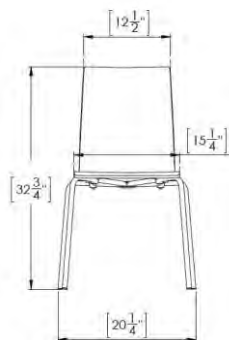

Stacking

- 4 leg stacks up to 8 chairs. Sled base stacks up to 8 chairs.

Weight Capacity

- 300 lbs.

Product & Shipping Dimensions/Weight

Product – 1 chair	4 Leg	Sled Base
Weight (lbs)	10 lbs	16 lbs
Total Chair Height	33 ¾"	34 ¾"
Chair Depth at Base	20"	21 ¼"
Chair Depth at Top	22 ¼"	22 ¼"
Chair Width at Base	20"	20 ¼"
Chair Width at Top	18"	18"
Seat Width	18 ½"	18 ½"
Seat Height	17 ¾"	18 ¾"
Seat Depth	-	-
Shipping – 2 chairs		
Weight (lbs)	25 lbs	37 lbs
Dimensions	39" H x 25" W x 25" L	39" H x 25" W x 25" L

Stacking

- 4 leg stacks up to 8 chairs. Sled base stacks up to 8 chairs.

Weight Capacity

- 300 lbs.

Product & Shipping Dimensions/Weight

Product – 1 chair	4 Leg	Sled Base
Weight (lbs)	10 lbs	16 lbs
Total Chair Height	32 ¾"	33 ¾"
Chair Depth at Base	19 ½"	21 ¼"
Chair Depth at Top	21 ½"	21 ½"
Chair Width at Base	20 ¼"	20 ¼"
Chair Width at Top	12 ½"	12 ½"
Seat Width	15 ¼"	15 ¼"
Seat Height	16 ¼"	17 ¼"
Seat Depth	-	-
Shipping – 2 chairs		
Weight (lbs)	26 lbs	38 lbs
Dimensions	39" H x 25" W x 25" L	39" H x 25" W x 25" L

Stacking

- 4 leg stool – no stacking. Sled base stool stacks up to 5.

Weight Capacity

- 300 lbs.

Product & Shipping Dimensions/Weight

Product – 1 chair	4 Leg	Sled Base
Weight (lbs)	10 lbs	17 lbs
Total Chair Height	37 ¾"	38 ¾"
Chair Depth at Base	18 ½"	19 ¼"
Chair Depth at Top	19 ½"	19 ½"
Chair Width at Base	19 ½"	19 ¾"
Chair Width at Top	13 ½"	13 ½"
Seat Width	14 ½"	14 ½"
Seat Height	28 ½"	19 ½"
Seat Depth	-	-
Shipping – 2 chairs		
Weight (lbs)	27 lbs	39 lbs
Dimensions	47"H x 22.5"W x 22"L	47"H x 22.5"W x 22"L