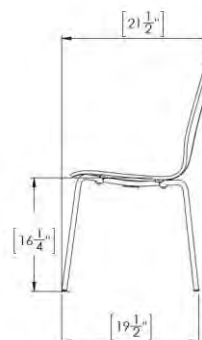

Stacking

- 4 leg stacks up to 8 chairs. Sled base stacks up to 8 chairs.

Weight Capacity

- 300 lbs.

Product & Shipping Dimensions/Weight

Product – 1 chair	4 Leg	Sled Base
Weight (lbs)	10 lbs	16 lbs
Total Chair Height	33 ¾"	34 ¾"
Chair Depth at Base	20"	21 ¼"
Chair Depth at Top	22 ¼"	22 ¼"
Chair Width at Base	20"	20 ¼"
Chair Width at Top	18"	18"
Seat Width	18 ½"	18 ½"
Seat Height	17 ¾"	18 ¾"
Seat Depth	-	-
Shipping – 2 chairs		
Weight (lbs)	25 lbs	37 lbs
Dimensions	39" H x 25" W x 25" L	39" H x 25" W x 25" L

Stacking

- 4 leg stacks up to 8 chairs. Sled base stacks up to 8 chairs.

Weight Capacity

- 300 lbs.

Product & Shipping Dimensions/Weight

Product – 1 chair	4 Leg	Sled Base
Weight (lbs)	10 lbs	16 lbs
Total Chair Height	32 ¾"	33 ¾"
Chair Depth at Base	19 ½"	21 ¼"
Chair Depth at Top	21 ½"	21 ½"
Chair Width at Base	20 ¼"	20 ¼"
Chair Width at Top	12 ½"	12 ½"
Seat Width	15 ¼"	15 ¼"
Seat Height	16 ¼"	17 ¼"
Seat Depth	-	-
Shipping – 2 chairs		
Weight (lbs)	26 lbs	38 lbs
Dimensions	39" H x 25" W x 25" L	39" H x 25" W x 25" L

Stacking

- 4 leg stool – no stacking. Sled base stool stacks up to 5.

Weight Capacity

- 300 lbs.

Product & Shipping Dimensions/Weight

Product – 1 chair	4 Leg	Sled Base
Weight (lbs)	10 lbs	17 lbs
Total Chair Height	37 ¾"	38 ¾"
Chair Depth at Base	18 ½"	19 ¼"
Chair Depth at Top	19 ½"	19 ½"
Chair Width at Base	19 ½"	19 ¾"
Chair Width at Top	13 ½"	13 ½"
Seat Width	14 ½"	14 ½"
Seat Height	28 ½"	19 ½"
Seat Depth	-	-
Shipping – 2 chairs		
Weight (lbs)	27 lbs	39 lbs
Dimensions	47"H x 22.5"W x 22"L	47"H x 22.5"W x 22"L