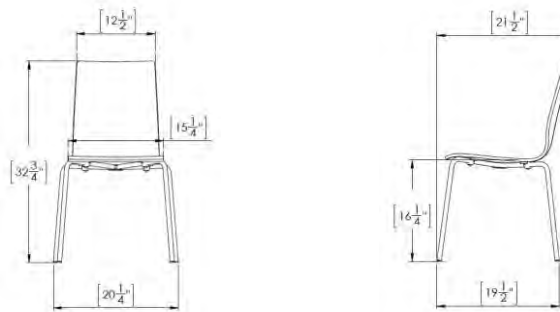

Stacking

- 4 leg stacks up to 8 chairs. Sled base stacks up to 8 chairs.

Weight Capacity

- 300 lbs.

Product & Shipping Dimensions/Weight

Product – 1 chair	4 Leg	Sled Base
Weight (lbs)	10 lbs	16 lbs
Total Chair Height	32 ¾"	33 ¾"
Chair Depth at Base	19 ½"	21 ¼"
Chair Depth at Top	21 ½"	21 ½"
Chair Width at Base	20 ¼"	20 ¼"
Chair Width at Top	12 ½"	12 ½"
Seat Width	15 ¼"	15 ¼"
Seat Height	16 ¼"	17 ¼"
Seat Depth	-	-
Shipping – 2 chairs		
Weight (lbs)	25 lbs	37 lbs
Dimensions	39" H x 25" W x 25" L	39" H x 25" W x 25" L

Stacking

- 4 leg stacks up to 8 chairs. Sled base stacks up to 8 chairs.

Weight Capacity

- 300 lbs.

Product & Shipping Dimensions/Weight

Product – 1 chair	4 Leg	Sled Base
Weight (lbs)	11 lbs	17 lbs
Total Chair Height	33 ¾"	34 ¼"
Chair Depth at Base	20"	21 ¼"
Chair Depth at Top	22 ¼"	22 ¼"
Chair Width at Base	20"	20 ¼"
Chair Width at Top	18"	18"
Seat Width	18 ½"	18 ½"
Seat Height	17 ¾"	18 ¾"
Seat Depth	-	
Shipping – 2 chairs		
Weight (lbs)	27 lbs	32 lbs
Dimensions	39" H x 25" W x 25" L	39" H x 25" W x 25" L

Stacking

- 4 leg stacks up to 8 chairs. Sled base stacks up to 8 chairs.

Weight Capacity

- 300 lbs.

Product & Shipping Dimensions/Weight

Product – 1 chair	4 Leg	Sled Base
Weight (lbs)	10 lbs	16 lbs
Total Chair Height	33 ¾"	34 ¾"
Chair Depth at Base	20"	21 ¼"
Chair Depth at Top	22 ¼"	22 ¼"
Chair Width at Base	20"	20 ¼"
Chair Width at Top	18"	18"
Seat Width	18 ½"	18 ½"
Seat Height	17 ¾"	18 ¾"
Seat Depth	-	-
Shipping – 2 chairs		
Weight (lbs)	25 lbs	37 lbs
Dimensions	39" H x 25" W x 25" L	39" H x 25" W x 25" L