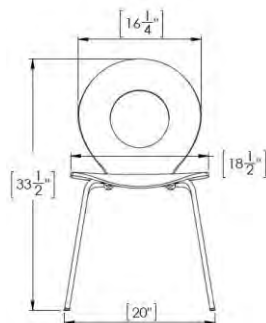

Stacking

- 4 leg stacks up to 8 chairs. Sled base stacks up to 8 chairs.

Weight Capacity

- 300 lbs.

Product & Shipping Dimensions/Weight

Product – 1 chair	4 Leg	Sled Base
Weight (lbs)	11 lbs	17 lbs
Total Chair Height	33 ¾"	34 ¼"
Chair Depth at Base	20"	21 ¼"
Chair Depth at Top	22 ¼"	22 ¼"
Chair Width at Base	20"	20 ¼"
Chair Width at Top	18"	18"
Seat Width	18 ½"	18 ½"
Seat Height	17 ¾"	18 ¾"
Seat Depth	-	
Shipping – 2 chairs		
Weight (lbs)	27 lbs	32 lbs
Dimensions	39" H x 25" W x 25" L	39" H x 25" W x 25" L

Stacking

- 4 leg stacks up to 8 chairs. Sled base stacks up to 8 chairs.

Weight Capacity

- 300 lbs.

Product & Shipping Dimensions/Weight

Product – 1 chair	4 Leg	Sled Base
Weight (lbs)	10 lbs	16 lbs
Total Chair Height	33 ¾"	34 ¾"
Chair Depth at Base	20"	21 ¼"
Chair Depth at Top	22 ¼"	22 ¼"
Chair Width at Base	20"	20 ¼"
Chair Width at Top	18"	18"
Seat Width	18 ½"	18 ½"
Seat Height	17 ¾"	18 ¾"
Seat Depth	-	-
Shipping – 2 chairs		
Weight (lbs)	25 lbs	37 lbs
Dimensions	39" H x 25" W x 25" L	39" H x 25" W x 25" L

Stacking

- 4 leg stacks up to 8 chairs. Sled base stacks up to 8 chairs.

Weight Capacity

- 300 lbs.

Product & Shipping Dimensions/Weight

Product – 1 chair	4 Leg	Sled Base
Weight (lbs)	10 lbs	16 lbs
Total Chair Height	32 ¾"	33 ¾"
Chair Depth at Base	19 ½"	21 ¼"
Chair Depth at Top	21 ½"	21 ½"
Chair Width at Base	20 ¼"	20 ¼"
Chair Width at Top	12 ½"	12 ½"
Seat Width	15 ¼"	15 ¼"
Seat Height	16 ¼"	17 ¼"
Seat Depth	-	-
Shipping – 2 chairs		
Weight (lbs)	26 lbs	38 lbs
Dimensions	39" H x 25" W x 25" L	39" H x 25" W x 25" L