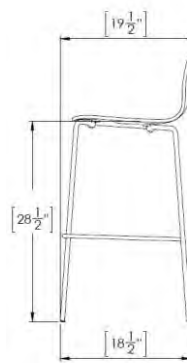

Stacking

- 4 leg stacks up to 8 chairs. Sled base stacks up to 8 chairs.

Weight Capacity

- 300 lbs.

Product & Shipping Dimensions/Weight

Product – 1 chair	4 Leg	Sled Base
Weight (lbs)	10 lbs	16 lbs
Total Chair Height	32 ¾"	33 ¾"
Chair Depth at Base	19 ½"	21 ¼"
Chair Depth at Top	21 ½"	21 ½"
Chair Width at Base	20 ¼"	20 ¼"
Chair Width at Top	12 ½"	12 ½"
Seat Width	15 ¼"	15 ¼"
Seat Height	16 ¼"	17 ¼"
Seat Depth	-	-
Shipping – 2 chairs		
Weight (lbs)	26 lbs	38 lbs
Dimensions	39" H x 25" W x 25" L	39" H x 25" W x 25" L

Stacking

- 4 leg stool – no stacking. Sled base stool stacks up to 5.

Weight Capacity

- 300 lbs.

Product & Shipping Dimensions/Weight

Product – 1 chair	4 Leg	Sled Base
Weight (lbs)	10 lbs	17 lbs
Total Chair Height	37 ¾"	38 ¾"
Chair Depth at Base	18 ½"	19 ¼"
Chair Depth at Top	19 ½"	19 ½"
Chair Width at Base	19 ½"	19 ¾"
Chair Width at Top	13 ½"	13 ½"
Seat Width	14 ½"	14 ½"
Seat Height	28 ½"	19 ½"
Seat Depth	-	-
Shipping – 2 chairs		
Weight (lbs)	27 lbs	39 lbs
Dimensions	47"H x 22.5"W x 22"L	47"H x 22.5"W x 22"L

Stacking

- 4 leg stool – no stacking. Sled base stool stacks up to 5.

Weight Capacity

- 300 lbs.

Product & Shipping Dimensions/Weight

Product – 1 chair	4 Leg	Sled Base
Weight (lbs)	13 lbs	20 lbs
Total Chair Height	28 ½"	29 ½"
Chair Depth at Base	18 ½"	19 ¼"
Chair Depth at Top	18 ¾"	18 ¾"
Chair Width at Base	19 ½"	19 ¾"
Chair Width at Top	13 ½"	13 ½"
Seat Width	14 ½"	14 ½"
Seat Height	28 ½"	19 ½"
Seat Depth	-	-
Shipping – 2 chairs		
Weight (lbs)	27 lbs	39 lbs
Dimensions	44"H x 22.5"W x 22"L	44"H x 22.5"W x 22"L