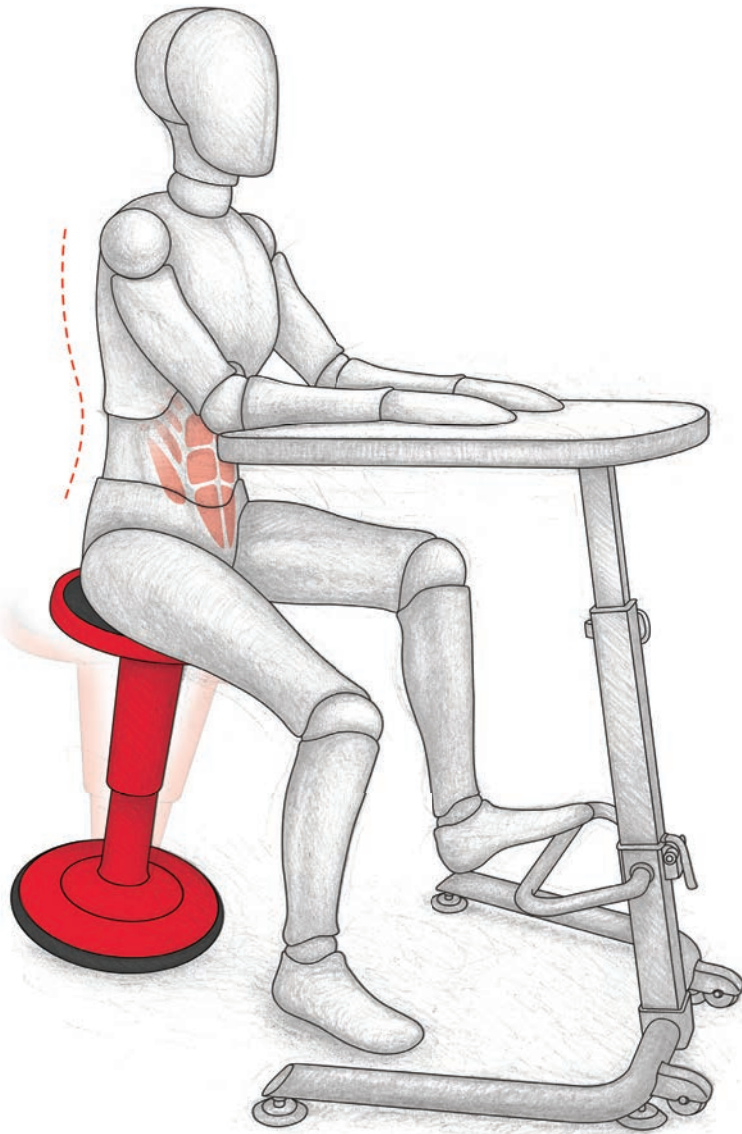

Hierarchy Grow Stool

Height Adjustable Wobble Stool

MOORECO™

Color Options:

HRED - Red

HORG - Orange

HYLW - Yellow

HGRN - Green

HBLU - Blue

HNVY - Navy

HBLK - Black

HGRY - Cool Gray

Hierarchy Grow Stool

- Adjustable and colorful stool will add fun and function to any environment. Colors coordinate with our line of Hierarchy products.
- Wobble action encourages micromovement to help bleed off excess energy. Helps promote improved upright posture and increased focus while working.
- Available in two sizes and eight colors. Short stool is height adjustable from 14" to 18", and tall stool adjusts from 18" to 23" to accommodate a variety of users.
- Comfortable and ergonomic stool made with durable and lightweight plastic.

Part No.	Item	Product Dimensions	Ship Wt.
Hierarchy Grow Stool - Short			
50960-BLACK	Short Stool (Black)	14" - 18"H x 13"W x 13"D	14 lbs
50960-GREY	Short Stool (Gray)	14" - 18"H x 13"W x 13"D	14 lbs
50960-RED	Short Stool (Red)	14" - 18"H x 13"W x 13"D	14 lbs
50960-ORANGE	Short Stool (Orange)	14" - 18"H x 13"W x 13"D	14 lbs
50960-YELLOW	Short Stool (Yellow)	14" - 18"H x 13"W x 13"D	14 lbs
50960-GREEN	Short Stool (Green)	14" - 18"H x 13"W x 13"D	14 lbs
50960-BLUE	Short Stool (Blue)	14" - 18"H x 13"W x 13"D	14 lbs
50960-NAVY	Short Stool (Navy)	14" - 18"H x 13"W x 13"D	14 lbs