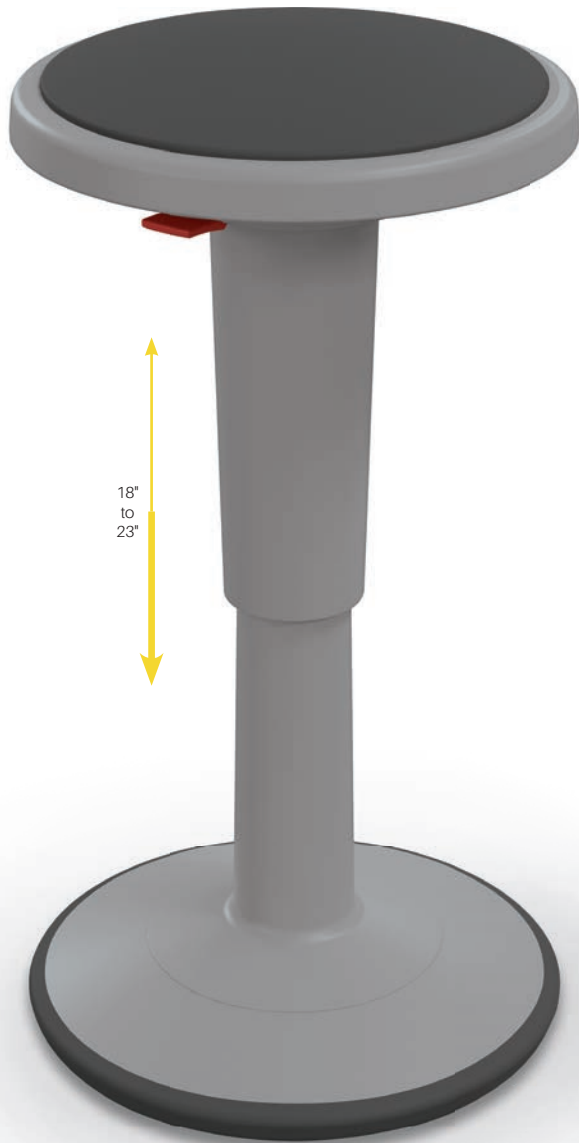

Hierarchy Grow Stool

Height Adjustable Wobble Stool

MOORECO™

Color Options:

HRED - Red

HORG - Orange

HYLW - Yellow

HGRN - Green

HBLU - Blue

HNVY - Navy

HBLK - Black

HGRY - Cool Gray

Hierarchy Grow Stool

- Adjustable and colorful stool will add fun and function to any environment. Colors coordinate with our line of Hierarchy products.
- Wobble action encourages micromovement to help bleed off excess energy. Helps promote improved upright posture and increased focus while working.
- Available in two sizes and eight colors. Short stool is height adjustable from 14" to 18", and tall stool adjusts from 18" to 23" to accommodate a variety of users.
- Comfortable and ergonomic stool made with durable and lightweight plastic.

Part No.	Item	Product Dimensions	Ship Wt.
Hierarchy Grow Stool - Short			
50960-BLACK	Short Stool (Black)	14" - 18"H x 13"W x 13"D	14 lbs
50960-GREY	Short Stool (Gray)	14" - 18"H x 13"W x 13"D	14 lbs
50960-RED	Short Stool (Red)	14" - 18"H x 13"W x 13"D	14 lbs
50960-ORANGE	Short Stool (Orange)	14" - 18"H x 13"W x 13"D	14 lbs
50960-YELLOW	Short Stool (Yellow)	14" - 18"H x 13"W x 13"D	14 lbs
50960-GREEN	Short Stool (Green)	14" - 18"H x 13"W x 13"D	14 lbs
50960-BLUE	Short Stool (Blue)	14" - 18"H x 13"W x 13"D	14 lbs
50960-NAVY	Short Stool (Navy)	14" - 18"H x 13"W x 13"D	14 lbs

Part No.	Item	Product Dimensions	Ship Wt.
Hierarchy Grow Stool - Tall			
50970-BLACK	Tall Stool (Black)	18" - 23"H x 13"W x 13"D	14 lbs
50970-GREY	Tall Stool (Gray)	18" - 23"H x 13"W x 13"D	14 lbs
50970-RED	Tall Stool (Red)	18" - 23"H x 13"W x 13"D	14 lbs
50970-ORANGE	Tall Stool (Orange)	18" - 23"H x 13"W x 13"D	14 lbs
50970-YELLOW	Tall Stool (Yellow)	18" - 23"H x 13"W x 13"D	14 lbs
50970-GREEN	Tall Stool (Green)	18" - 23"H x 13"W x 13"D	14 lbs
50970-BLUE	Tall Stool (Blue)	18" - 23"H x 13"W x 13"D	14 lbs
50970-NAVY	Tall Stool (Navy)	18" - 23"H x 13"W x 13"D	14 lbs