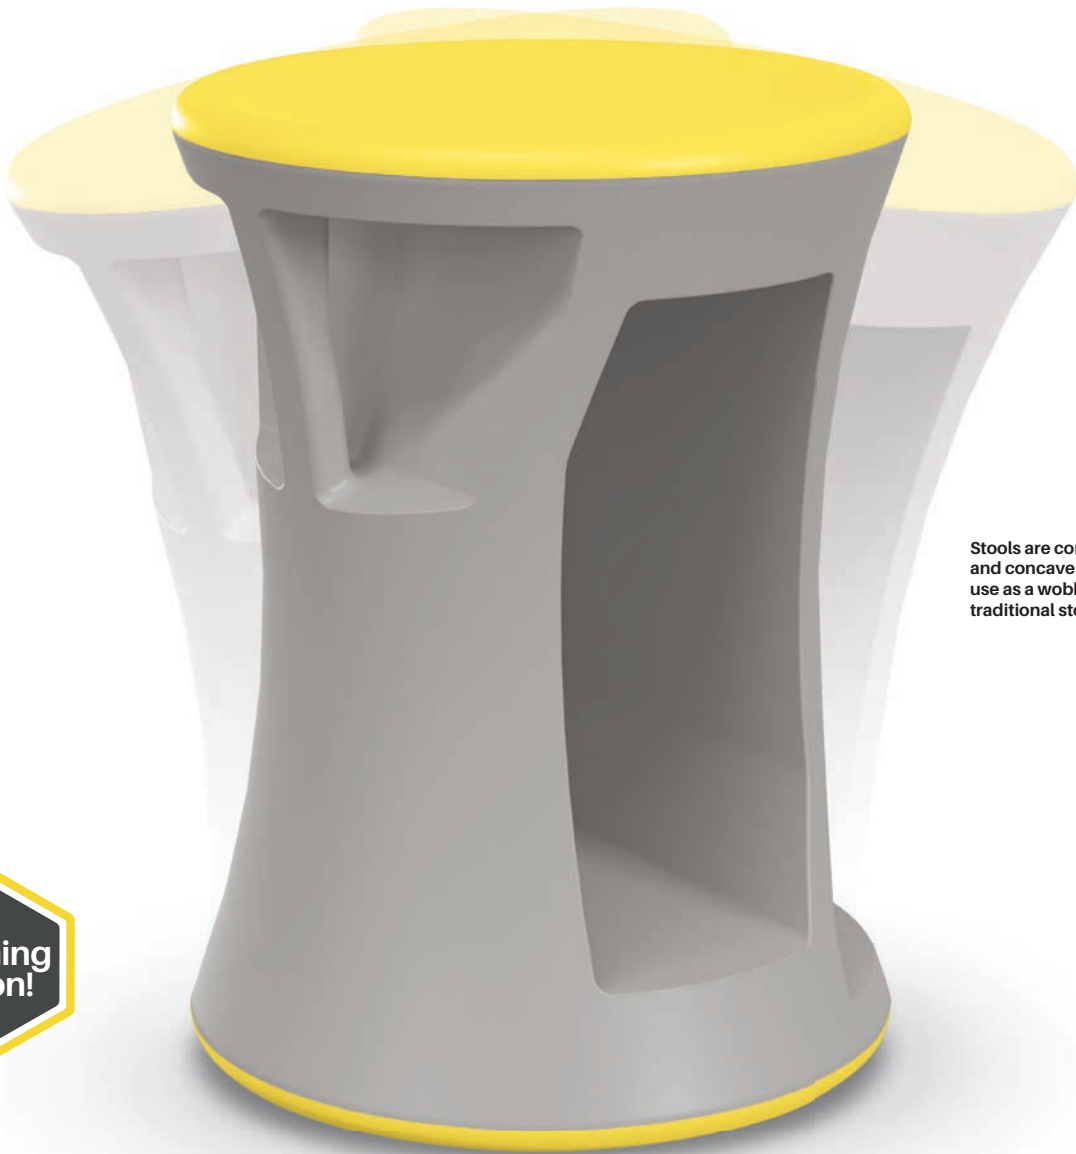

Hierarchy Flipz Stool

Stacking/Rocking Stool

MOORECO™

Stools are convex on one end and concave on the other for use as a wobble stool or as a traditional stool

Hierarchy Flipz Stacking/Rocking Stool

- The unique, modern, and ergonomic design of the Hierarchy Flipz Stacking Rocking Stool fits right in today's classroom, allowing kids to be active even while sitting.
- Colorful options coordinate flawlessly with our line of Hierarchy furniture and Makerspace products.
- Double ended stool can be used on one end as stationary seating and on the other as a rocking stool, offering gentle movement in all directions.
- Works like an exercise ball to keep a child's body moving, burning off extra energy and providing an outlet for restlessness.
- Each end is made with slip resistant rubber to keep the stool stable on any flooring material.
- Body is lightweight and easy to move, but durable enough to stand up to every day use. Features a handle on each end for easy flipping, as well as storage compartments.
- Stools stack for easy and compact storage.

Color Options:

HRED - Red

HORG - Orange

HYLW - Yellow

HGRN - Green

HBLU - Blue

HNVY - Navy

HBLK - Black

HGRY - Cool Gray

Part No.	Description	Product Dimensions	Ship Wt.
Hierarchy Flipz Stacking/Rocking Stool			
83464-BLACK*	Black	17.11"H x 12"W x 12"D	7 lbs
83464-GREY*	Gray	17.11"H x 12"W x 12"D	7 lbs
83464-RED*	Red	17.11"H x 12"W x 12"D	7 lbs
83464-ORANGE*	Orange	17.11"H x 12"W x 12"D	7 lbs
83464-YELLOW*	Yellow	17.11"H x 12"W x 12"D	7 lbs
83464-GREEN*	Green	17.11"H x 12"W x 12"D	7 lbs
83464-BLUE*	Blue	17.11"H x 12"W x 12"D	7 lbs
83464-NAVY*	Navy	17.11"H x 12"W x 12"D	7 lbs