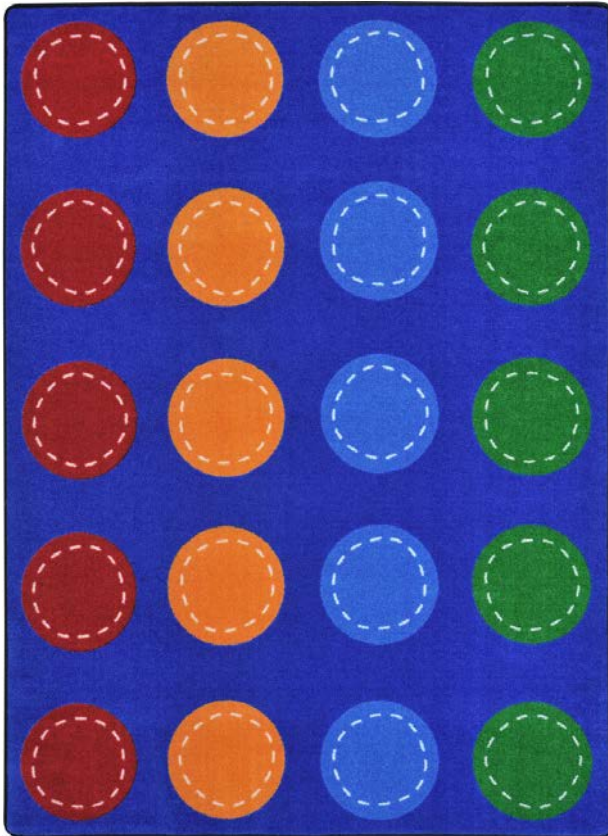

# Spaces and Places #1955

Transition from the chair to floor and back again with Spaces and Places™. Each colored dot provides plenty of space for little ones to sit, and the playful stitching on each dot gives a hint of upcycle style that is certain to coordinate with any classroom décor.

## Product Details

<b>Collection:</b>	Kid Essentials®
<b>Fiber:</b>	100% STAINMASTER® Nylon
<b>Product Type:</b>	Area Rugs
<b>Backing:</b>	SoftFlex®
<b>Country of Origin:</b>	USA