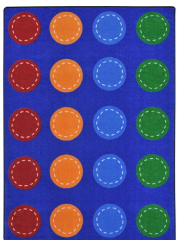

Spaces and Places #1955

Transition from the chair to floor and back again with Spaces and Places™. Each colored dot provides plenty of space for little ones to sit, and the playful stitching on each dot gives a hint of upcycle style that is certain to coordinate with any classroom décor.

Product Details

Collection:	Kid Essentials®
Fiber:	100% STAINMASTER® Nylon
Product Type:	Area Rugs
Backing:	SoftFlex®
Country of Origin:	USA

Additional Options:

Specifications are subject to normal manufacturing tolerances. Sizes are approximate and actual carpet color may vary.

Colors

www.joycarpets.com