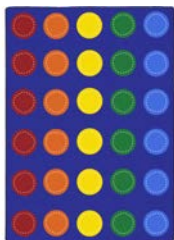

Spaces and Places #1955

Transition from the chair to floor and back again with Spaces and Places™. Each colored dot provides plenty of space for little ones to sit, and the playful stitching on each dot gives a hint of upcycle style that is certain to coordinate with any classroom décor.

Product Details

Collection:	Kid Essentials®
Fiber:	100% STAINMASTER® Nylon
Product Type:	Area Rugs
Backing:	SoftFlex®
Country of Origin:	USA

Additional Options:

Specifications are subject to normal manufacturing tolerances. Sizes are approximate and actual carpet color may vary.

Colors

www.joycarpets.com